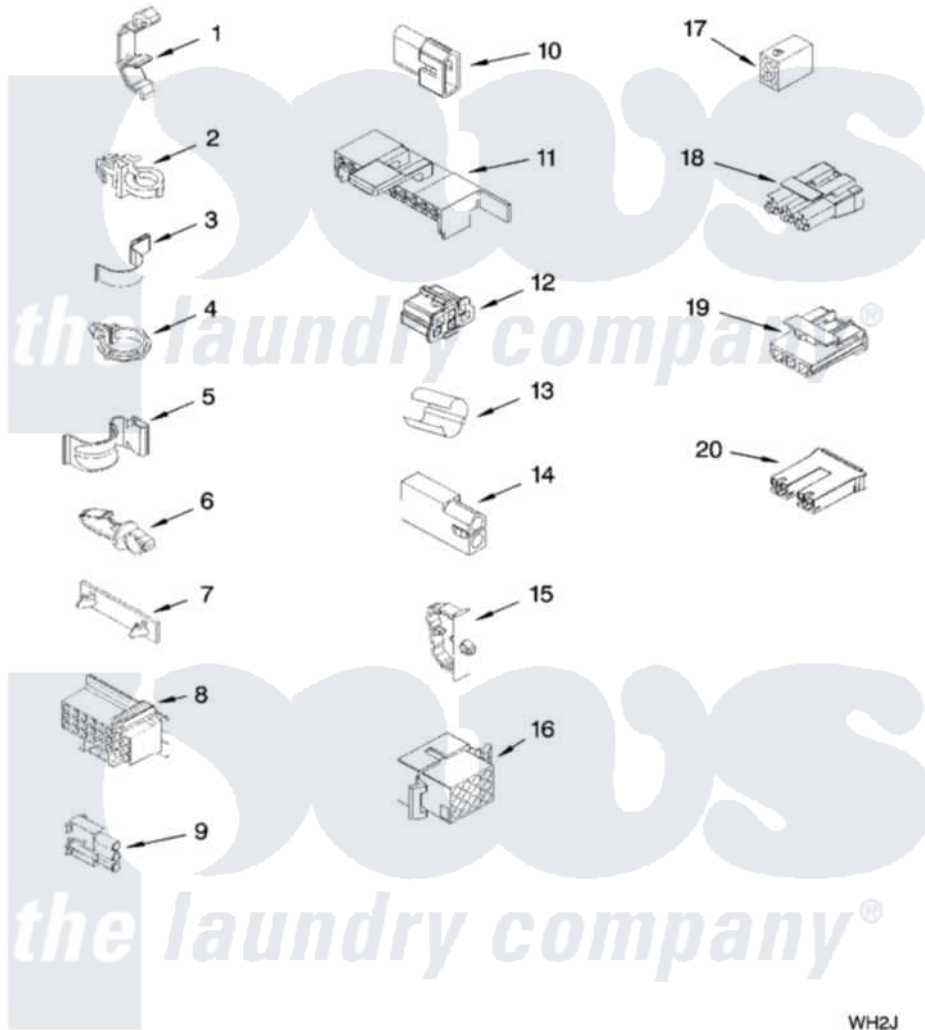

Whirlpool CAM2762TQ2 08 - WIRING HARNESS PARTS

WIRING HARNESS PARTS

For Models: CAM2762TQ0, CAM2762TQ2
(White) (White)

WH2J

W10114745

12

Whirlpool [Commercial Whirlpool CAM2762TQ2 Washer Parts](#) Parts Diagram 08 - WIRING HARNESS PARTS
Click on the part number to view part

Item	Original Part Number	Replaced By	Status	Part Description
1	3349557			Retainer, Harness
2	388498		Not Available	Clip, Harness
3	3347812	8528351		Clip
4	3352501	8559320		Restraint, Hose
5	90016			Clip, Pressure Switch Hose
6	3390496	8281256		Clip, Harness
7	389379			Retainer, Side To Feature Panel
8	3948614			Disconnect Block
"	352089			Timer, Block Disconnect
9	62889			Receptacle, Terminal
10	353424			Plug, Terminal
11	62505			Block, Disconnect
12	3347243			Block, Disconnect
13	63523			Harness, Protector
14	717252			Receptacle, Terminal
15	3352944			Clip, Harness

16	3390423	Not Available	Block, Disconnect (12-Way) (Timer) (Use Term. 94613)
17	3347730	Not Available	Receptacle, (6-Way) (Use Term. 94613)
18	3948617	2172937	Connector
19	3360056		Connector
20	3354925		Block, Connector
"	3354926		Block, Connector