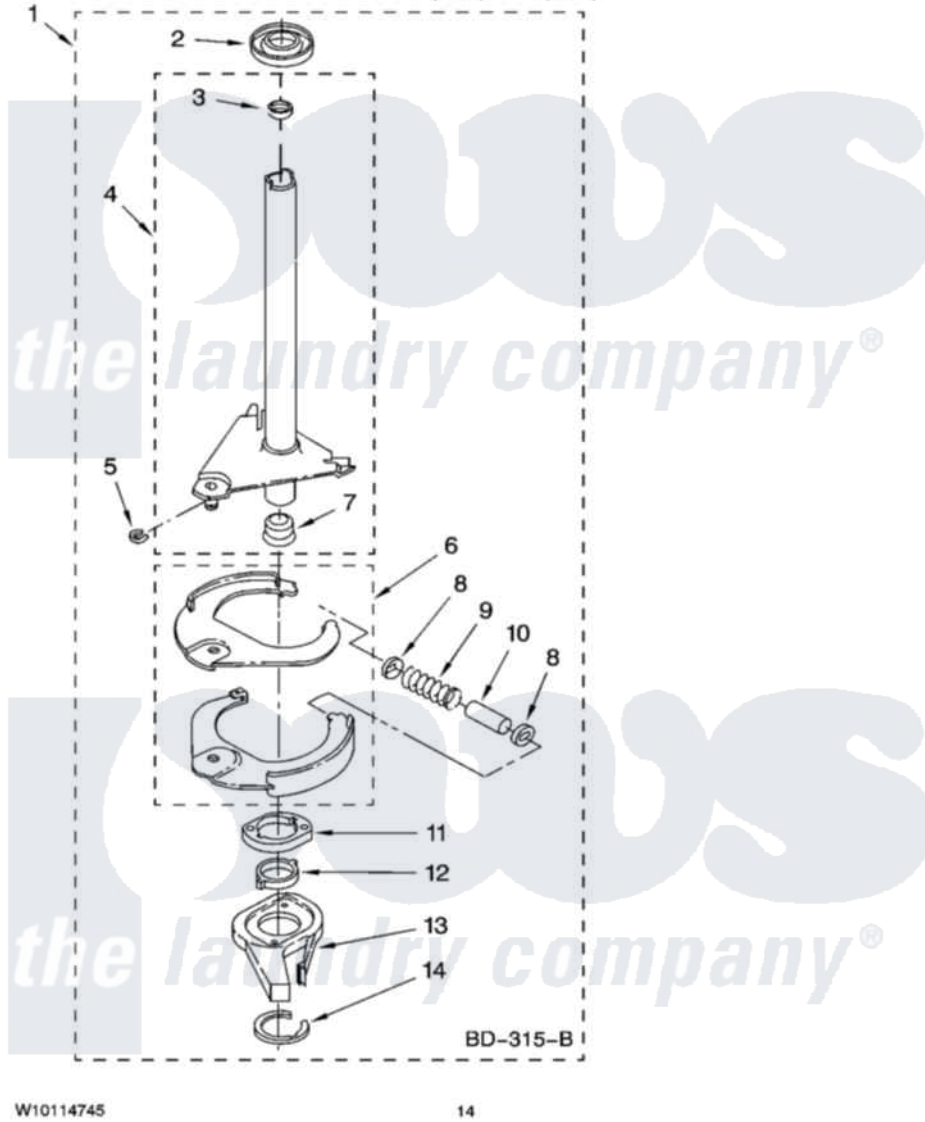

Whirlpool CAM2762TQ2 09 - BRAKE AND DRIVE TUBE PARTS

BRAKE AND DRIVE TUBE PARTS

For Models: CAM2762TQ0, CAM2762TQ2
(White) (White)

W10114745

14

Whirlpool [Commercial Whirlpool CAM2762TQ2 Washer Parts](#) Parts Diagram 09 - BRAKE AND DRIVE TUBE PARTS
Click on the part number to view part

Item	Original Part Number	Replaced By	Status	Part Description
1	388952	285792		Basketdrive
2	62658			Ring, Thrust
3	356427			Seal, Spin Pinion
4	64027	64208		Tube-Spin
5	64035	W10083190		Ring, Retaining
6	64232	285438		Shoe-Brake
7	62703	8546462		"T" Bearing, Spin Tube
8	3353956	285658		Sleeve
9	387806		Not Available	Spring, Brake
10	3355360	285658		Sleeve
11	661516	8546461		Cam, Brake Release
12	63022			Sleeve, Cam
13	64194	285790		Lining
14	90368	W10083200		Ring, Retaining
	BLANK		Not Available	Following Parts Not Illustrated
"	285208			Lubricant