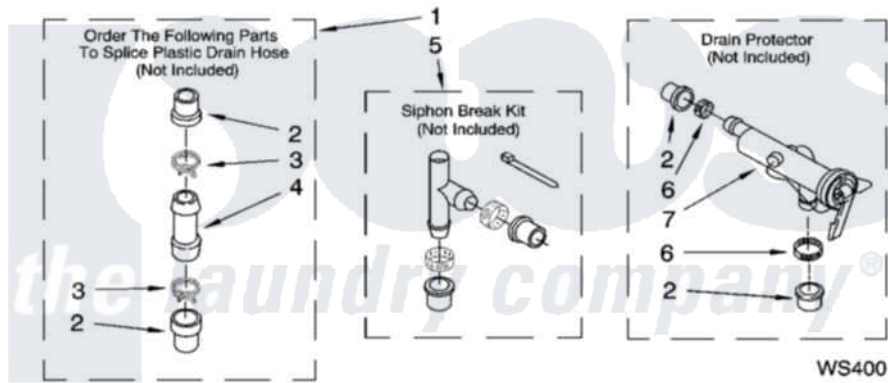

**Whirlpool CAM2762TQ2 11 - WATER SYSTEM PARTS, OPTIONAL PARTS
(NOT INCLUDED)**

WATER SYSTEM PARTS

For Models: CAM2762TQ0, CAM2762TQ2
(White) (White)

W10114745

16

Whirlpool [Commercial Whirlpool CAM2762TQ2 Washer Parts](#) Parts Diagram 11 - WATER SYSTEM PARTS,
OPTIONAL PARTS (NOT INCLUDED)
[Click on the part number to view part](#)

Item	Original Part Number	Replaced By	Status	Part Description
1	285442			Water System Parts
2	285321			Water System Parts
3	370447	285655		Clamp, Hose
4	16272			Connector, Straight
5	285320			Water System Parts
6	65349	285655		Clamp, Hose
7	367031			Water System Parts
	72017			Paint, Touch-Up
"	350938			Paint, Pressurized Spray B
"	350930			Paint, Pressurized Spray B
"	799344			Paint, Touch-Up)
"	BLANK		Not Available	OIL
"	350572			Oil
"	BLANK		Not Available	LUBRICANT
"	285208			Lubricant