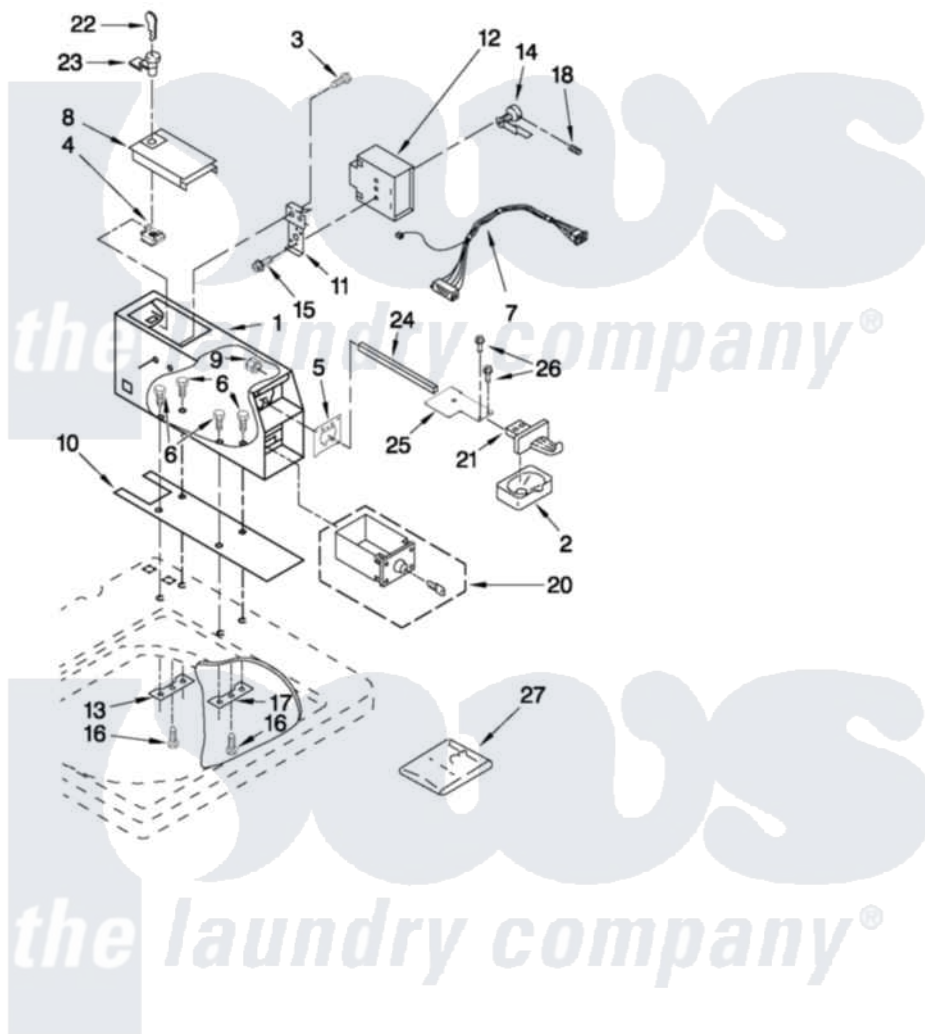

Whirlpool CAM2762TQ3 03 - METER CASE PARTS

METER CASE PARTS

For Models: CAM2762TQ3

(White)

FOR ORDERING INFORMATION REFER TO PARTS PRICE LIST

5

W10436975

[Whirlpool Commercial Whirlpool CAM2762TQ3 Washer Parts](#) Parts Diagram 03 - METER CASE PARTS

[Click on the part number to view part](#)

Item	Original Part Number	Replaced By	Status	Part Description
1	3406994			Case, Meter
2	385421			Funnel, Coin
3	339805			Screw, 10-32 X 3/16
4	90406			Cage Nut, 5/16-18
5	3954761	279950		Funnel
6	3353994			Bolt, Meter Case Mounting
"	3349065			Bolt, Meter Case Mounting
7	W10138351			Wire Harness, Timer
8	3351136			Service Door Assembly
9	3400029			Nut, Adapter Plate
10	3954812			Cushion, Meter Case
11	385575			Bracket, Timer
12	W10112081			Timer, 60 Hz
13	3353813			Plate, Mounting
14	385571			Clutch, Timer
"	354987			Ring, Retaining

15	3400064		Screw, Timer Mounting
16	98445		Screw, 10-16 X 3/4
17	3347825	3353813	Plate, Mounting
18	98654	8533976	Set Screw
20	8316525	4396671	Box
21	8316520		Slide Mechanism Inserts
22	358288	4396669	Key
23	8316526	4396668	Lock-Cam
24	8318517	8576635	Bolt
25	8316522		Extension
26	3400086		Screw, 10-32 X 3/8
27	8316524	4396670	Kit