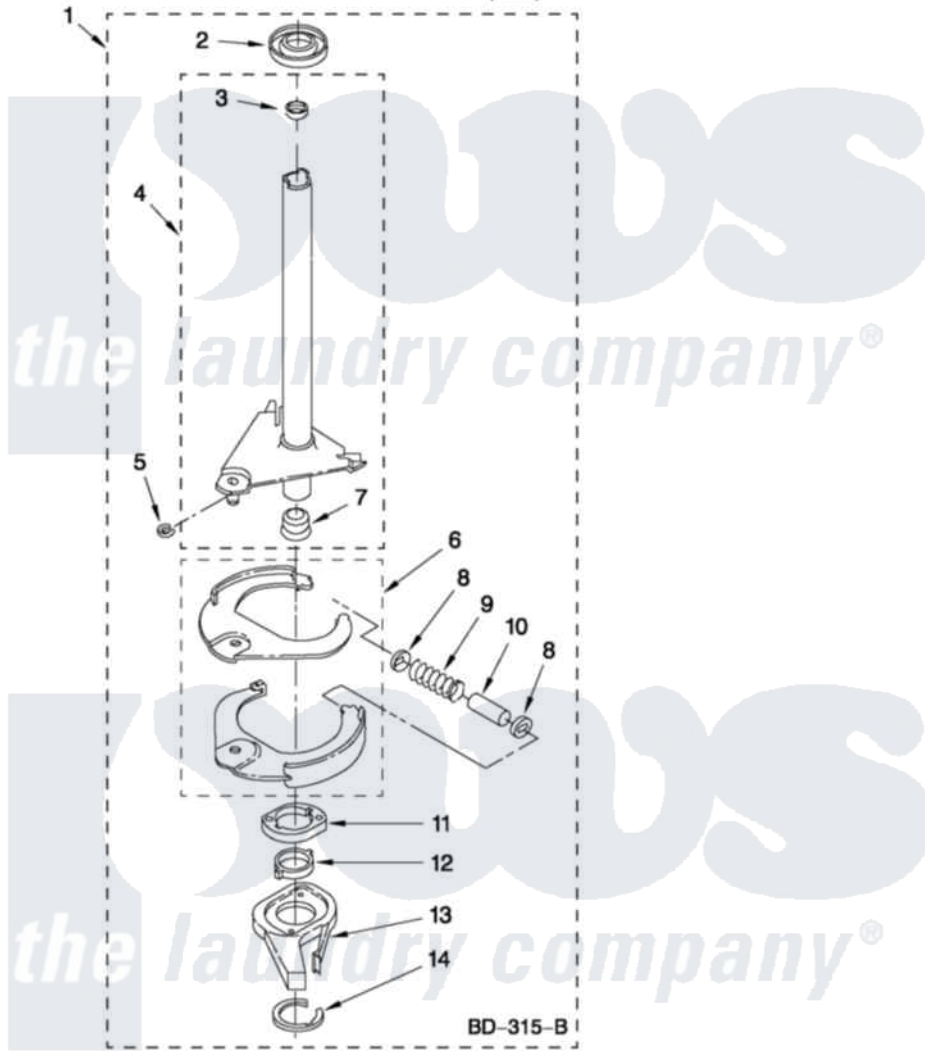

Whirlpool CAM2762TQ3 08 - BRAKE AND DRIVE TUBE PARTS

BRAKE AND DRIVE TUBE PARTS

For Models: CAM2762TQ3

(White)

FOR ORDERING INFORMATION REFER TO PARTS PRICE LIST

W10436975

12

Whirlpool Commercial Whirlpool CAM2762TQ3 Washer Parts Parts Diagram 08 - BRAKE AND DRIVE TUBE

PARTS

Click on the part number to view part

Item	Original Part Number	Replaced By	Status	Part Description
1	388952	285792		Basketdrive
2	62658			Ring, Thrust
3	356427			Seal, Spin Pinion
4	64027	64208		Tube-Spin
5	64035	W10083190		Ring, Retaining
6	64232	285438		Shoe-Brake
7	62703	8546462		"T" Bearing, Spin Tube
8	3353956	285658		Sleeve
9	387806		Not Available	Spring, Brake
10	3355360	285658		Sleeve
11	661516	8546461		Cam, Brake Release
12	63022			Sleeve, Cam
13	64194	285790		Lining
14	90368	W10083200		Ring, Retaining
NI	285208			Lubricant