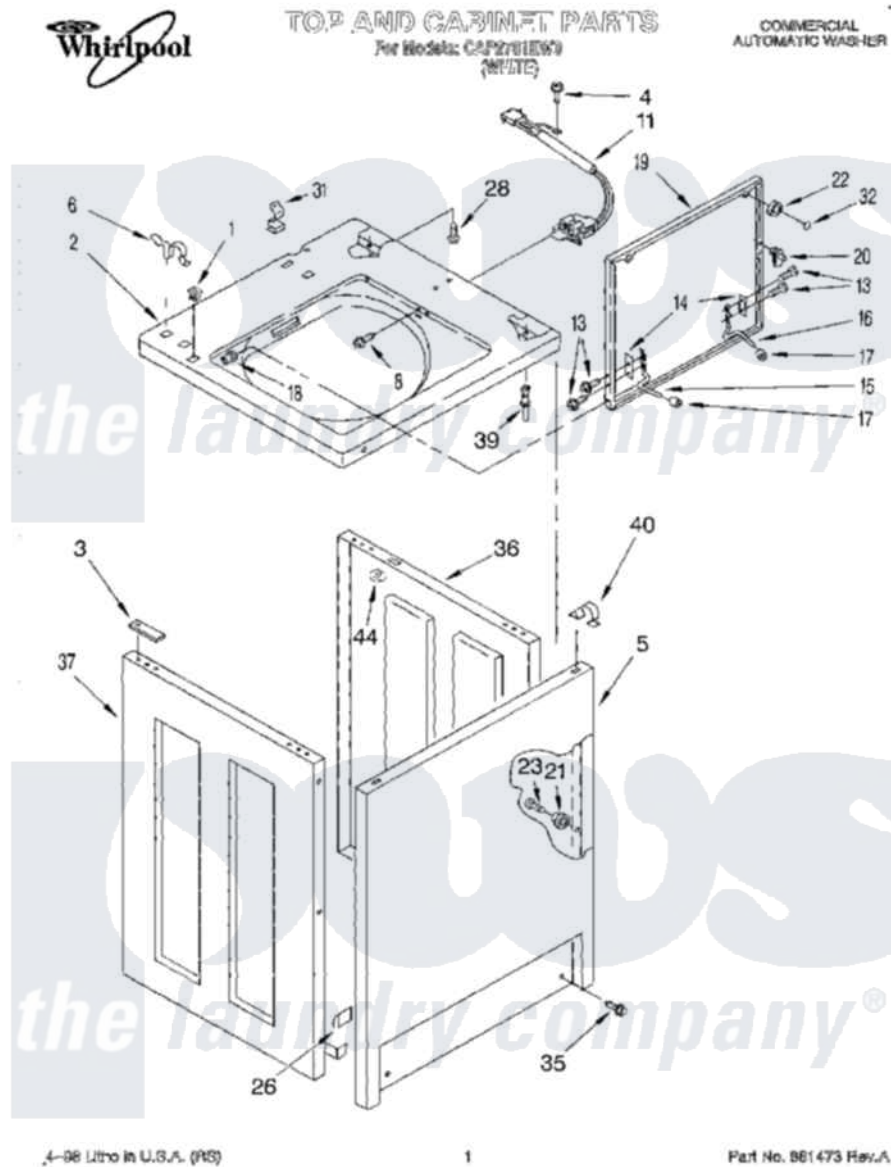

Whirlpool CAP2761EW0 01 - TOP AND CABINET

4-98 Litro in U.S.A. (RS)

1

Part No. 861473 Rev.A

[Whirlpool Commercial Whirlpool CAP2761EW0 Washer Parts](#) Parts Diagram 01 - TOP AND CABINET
 Click on the part number to view part

Item	Original Part Number	Replaced By	Status	Part Description
1	358473			Nut, Push-In
2	3951142			Top
3	3353950			Spacer, Cabinet To Top
4	384435	681414		Screw, 10AB X 1/2
5	3358500			Panel, Front
6	62780			Clip, Top And Cabinet And Rear Panel
8	3356311			Screw And Washer, Lid Switch Shield
11	3352632	285671		Switch-Lid
13	355274	W10119828		Screw, Lid Hinge Mounting
14	21097			Pad, Lid Hinge
15	54584			Hinge, Lid
16	91770			Hinge, Lid
17	19119			Bumper, Lid Hinge
18	21258			Bearing, Lid Hinge
19	3360060			Lid

20	358684		Strike, Lid Switch
21	3353812		Locator
22	356908		Bumper, Lid
23	718258	9741232	Screw, 8-18 X 5/8
26	98234		Clip, U-Bend
28	3353993		Screw 10-16 X .690
31	90016		Clip, Pressure Switch Hose
32	356907		Rivet, Plastic
35	3393258	3373329D	Screw
36	3353708	3976380	Panel, Right Hand
37	3353714	3976382	Panel, Left Hand
39	3353949		Pin, Locator
40	18776		Lock, Front Top
44	90406		Cage Nut, 5/16-18