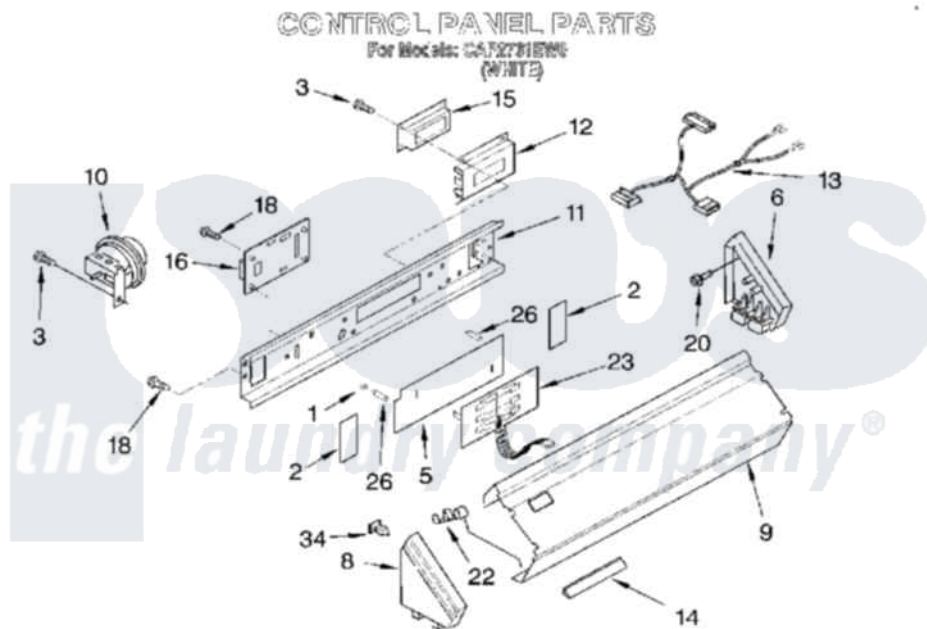

# Whirlpool CAP2761EW0 02 - CONTROL PANEL

.881473

3

Whirlpool [Commercial Whirlpool CAP2761EW0 Washer Parts](#) Parts Diagram 02 - CONTROL PANEL  
Click on the part number to view part

Item	Original Part Number	Replaced By	Status	Part Description
1	<a href="#">3951768</a>			Cap, Mounting Stud
2	<a href="#">3950775</a>			Backer Plate, Side
3	<a href="#">90767</a>			Screw, 8A X 3/8 HeX Washer Head Tapping
5	<a href="#">3950773</a>			Backer Plate
6	<a href="#">3949737</a>			Cap, End
8	<a href="#">3949734</a>	<a href="#">W10096320</a>		Cap, End
9	<a href="#">3950790</a>			Panel, Control
10	3348542	<a href="#">279947</a>		Switch-WL
11	<a href="#">3950800</a>			Bracket, Control
12	<a href="#">3949599</a>			Bezel, Display
13	<a href="#">3952298</a>			Harness, Console
14	686770	<a href="#">686769</a>		Protector, Support
15	3407139	<a href="#">3407151</a>		Display, Electronic
16	3407145	<a href="#">3407152</a>		Board, Control
18	<a href="#">3393909</a>			Screw, 8-32 X 7/8
20	97787	<a href="#">W10109200</a>		Screw, Baffle Mounting

22	357572	<a href="#">W10113937</a>	Clip, Grounding
23	3951035	<a href="#">3407158</a>	Switch, Membrane
26	3950774	<a href="#">3950773</a>	Backer Plate
34	<a href="#">689559</a>		Nut, Push-In