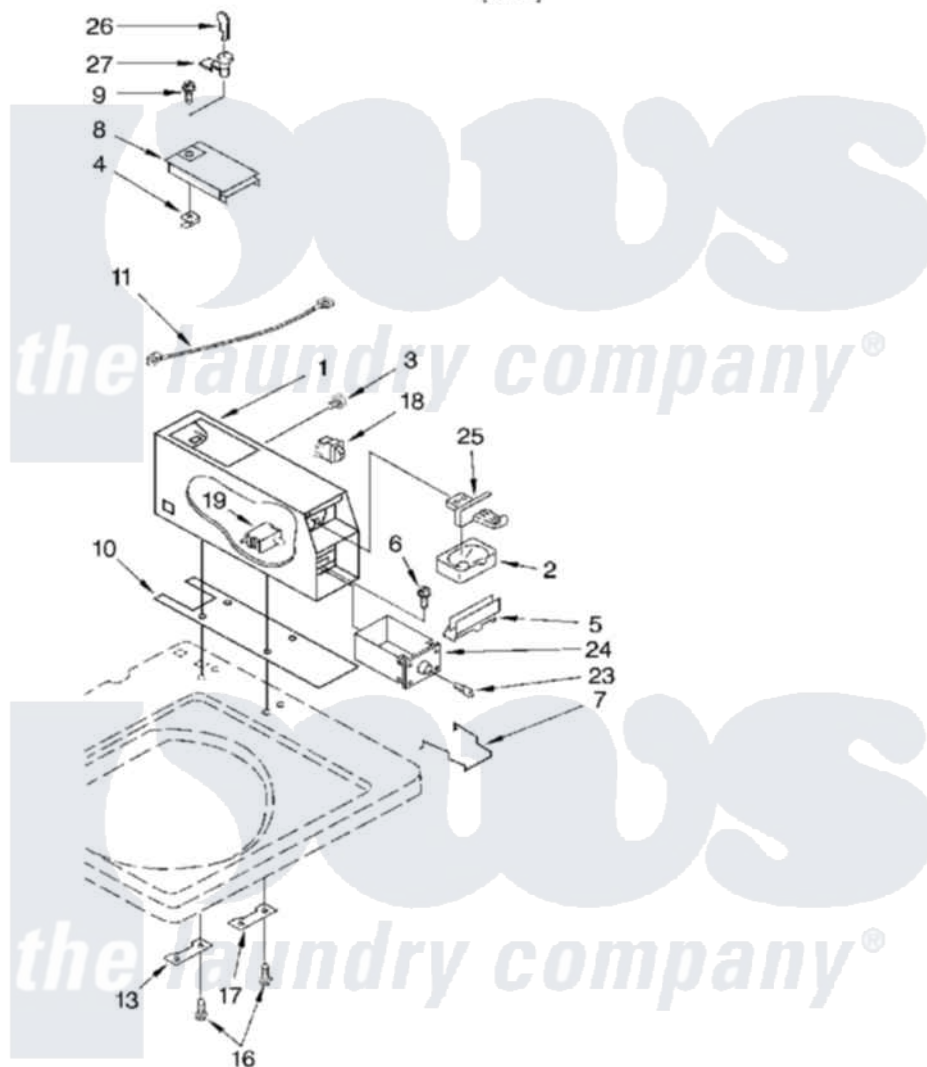

# Whirlpool CAP2761EW0 03 - METER CASE

## METER CASE PARTS

For Models: CAP2761EW0  
(WHITE)

881473

Whirlpool [Commercial Whirlpool CAP2761EW0 Washer Parts](#) Parts Diagram 03 - METER CASE

[Click on the part number to view part](#)

Item	Original Part Number	Replaced By	Status	Part Description
1	3951044	<a href="#">8527844</a>		Case
2	<a href="#">385421</a>			Funnel, Coin
3	<a href="#">339805</a>			Screw, 10-32 X 3/16
4	<a href="#">90406</a>			Cage Nut, 5/16-18
5	3351150	<a href="#">285883</a>		Spacer
6	<a href="#">3353994</a>			Bolt, Meter Case Mounting
"	<a href="#">3349065</a>			Bolt, Meter Case Mounting
7	<a href="#">3352295</a>			Guide, Drawer
8	<a href="#">3351136</a>			Service Door Assembly
9	<a href="#">358409</a>			Screw And Washer
10	3348850	<a href="#">3954812</a>		Cushion, Meter Case
11	340025	<a href="#">687133</a>		Wire
13	<a href="#">3353813</a>			Plate, Mounting
16	<a href="#">98445</a>			Screw, 10-16 X 3/4
17	3347825	<a href="#">3353813</a>		Plate, Mounting
18	<a href="#">3402784</a>			Switch, Service Diagnostic