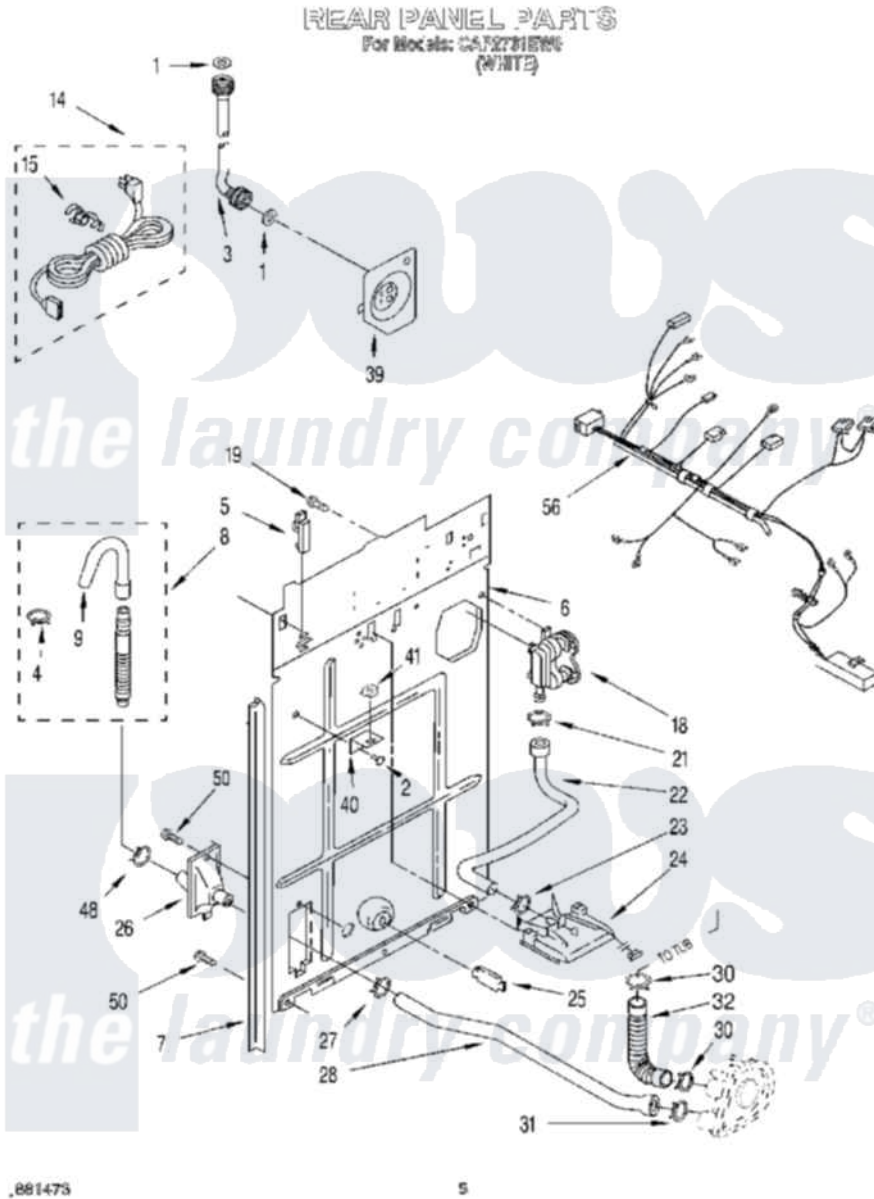

Whirlpool CAP2761EW0 04 - REAR PANEL

Whirlpool [Commercial Whirlpool CAP2761EW0 Washer Parts](#) Parts Diagram 04 - REAR PANEL

Click on the part number to view part

Item	Original Part Number	Replaced By	Status	Part Description
1	16123			Washer Inlet-Hose Miscellaneous Parts Must be Ordered Separately.
2	63554			Rivet
3	3949370	89503		Hose-Inlet
4	3366913	3357331		Clamp, Drain
5	387402			Hinge
6	3357692	285929		Panel-Rear
7	3354204	62747		Pad, Rear Panel
8	3951609	285664		Hose
"	661577	285666		Hose
"	3357090	285702		Hose
9	3357027			Nozzle, Hose Drain
14	3359548	285928		Cord-Power
15	63848	285777		Relief-Str
18	3360392	285805		Valve-Inlet
19	62863	3390631		Screw, 10-16 X 3/8

21	370451	596669	Clamp, Manifold
22	62662	3357328	Hose, Vacuum Break
23	371503	596669	Clamp, Manifold
24	3347034		Break, Vacuum
25	63290	8519200	Support, Rear Panel
26	3361809	3976399	Connector
27	3366912	356138	Clamp, Hose
28	3359818	3348552	Hose, Pump To Drain Connector
30	3363366	616099	Clamp
31	660628	285655	Clamp, Hose
32	3950340	285871	Hose
39	3347682	285930	Plate
40	3347824		Bracket, Top Lock
41	90406		Cage Nut, 5/16-18
48	356138		Clamp, Hose
50	62863	3390631	Screw, 10-16 X 3/8
56	3952458		Harness, Wiring