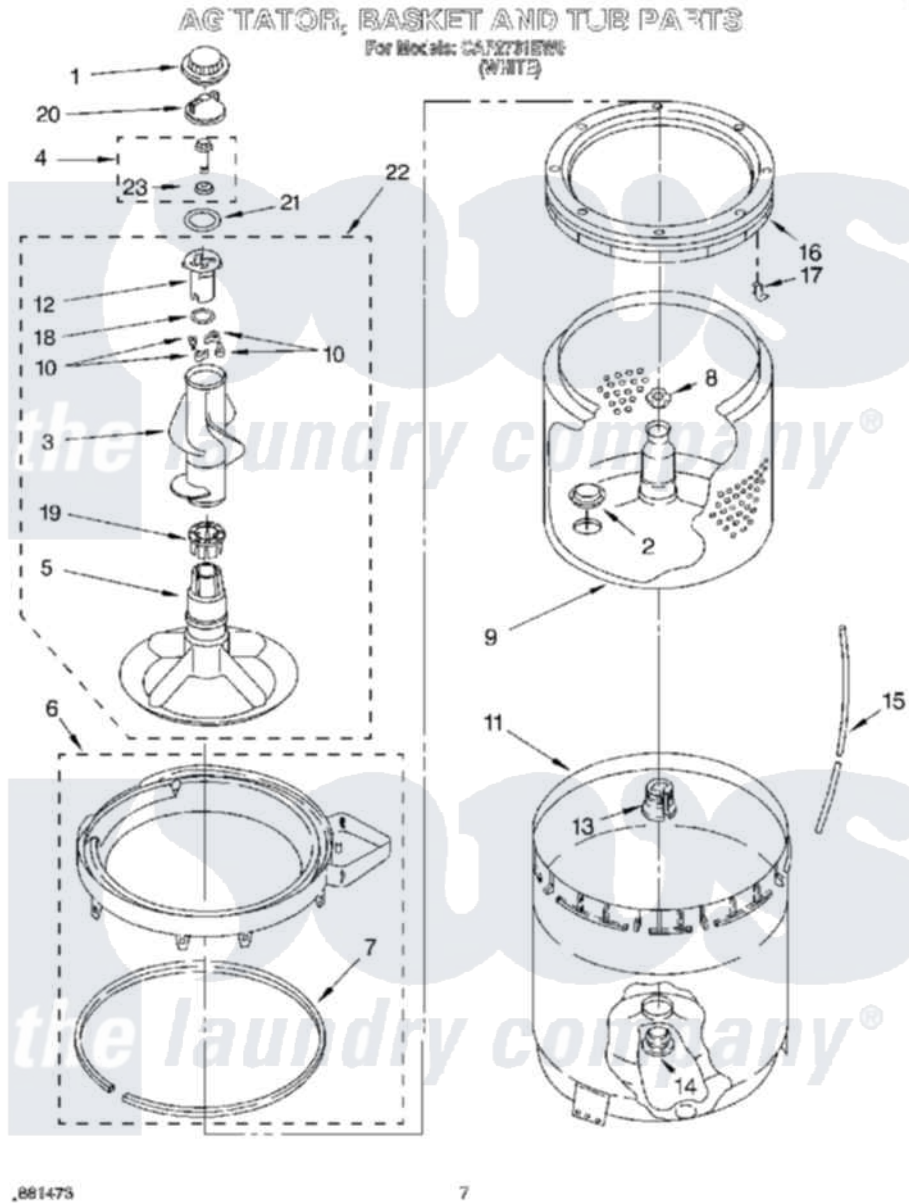

Whirlpool CAP2761EW0 05 - AGITATOR, BASKET AND TUB

Whirlpool [Commercial Whirlpool CAP2761EW0 Washer Parts](#) Parts Diagram 05 - AGITATOR, BASKET AND TUB
Click on the part number to view part

Item	Original Part Number	Replaced By	Status	Part Description
1	3355758			Cap, Agitator
2	3352284	285630		Plug
3	3349610			Mover, Agitator Clutch
4	358237			Screw And Washer
5	3360279	3349578		Agitator
6	3360611			Tub Ring And Gasket Assembly
7	3359586			Gasket, Tub Ring
8	21366			Nut, Spanner
9	3349748	3956207		Basket And Balance Ring
10	3366877	80040		Dog-Agitator
11	63125			Tub
12	3947410	285751		Dog-Agitator
13	389140			Tub Block, Basket Drive
14	383727			Gasket, Centerpodt
15	353405	353244		Hose, Pressure Switch
16	387868	3956205		Balance Ring

17	387868	3956205	Balance Ring
18	64002		Seal, Agitator
19	3351014	285620	Washer
20	387094	285550	Cap
21	3348855	W10072840	Fabric Softener
22	3947411	3349743	Agitator
23	3949550		Washer