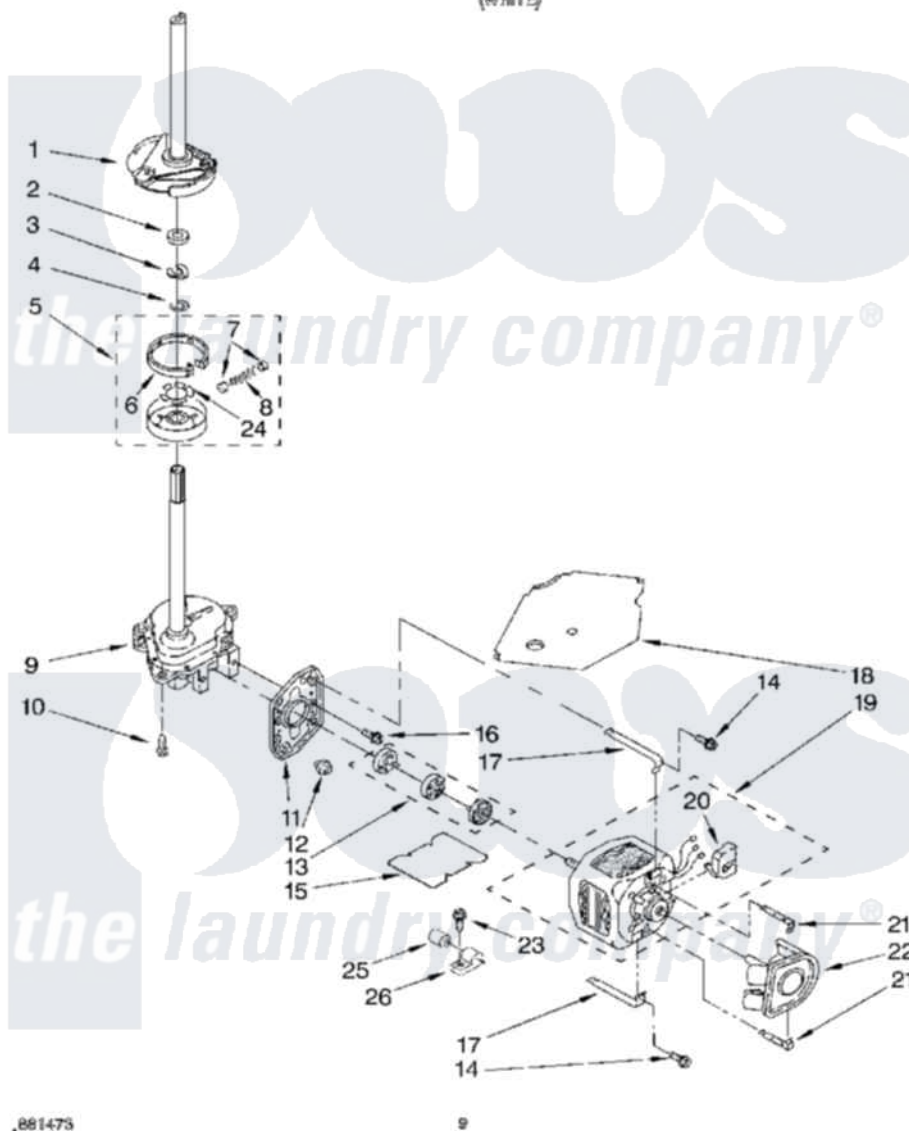

# Whirlpool CAP2761EW0 06 - BRAKE, CLUTCH, GEARCASE, MOTOR AND PUMP

## BRAKE, CLUTCH, GEARCASE, MOTOR AND PUMP PARTS For Models: CAP2761EW0 (WHITE)

.861473

9

Whirlpool [Commercial Whirlpool CAP2761EW0 Washer Parts](#) Parts Diagram 06 - BRAKE, CLUTCH, GEARCASE, MOTOR AND PUMP

[Click on the part number to view part](#)

Item	Original Part Number	Replaced By	Status	Part Description
1	388951	<a href="#">285792</a>		Basketdrive
2	<a href="#">63292</a>			Washer, Spin Tube Thrust
3	62697	<a href="#">W10080230</a>		Ring, Spin Tube Support
4	63283	<a href="#">285353</a>		Ring
5	3951311	<a href="#">285785</a>		Clutch
6	3951308	<a href="#">285790</a>		Lining
7	<a href="#">62646</a>			Cap, Clutch Spring
8	3951303	<a href="#">3946792</a>		Spring And Damper Assembly
9	3360630	<a href="#">3360629</a>		Gearcase
10	3357334	<a href="#">3400516</a>		Screw Anti-Rattle
11	<a href="#">62611</a>			Plate, Motor Mount To Gearcase
12	<a href="#">62691</a>			Grommet, Motor
13	3364002	<a href="#">285753A</a>		Coupling
14	3387485	<a href="#">273556</a>		Screw, 10-16 X 5/8

15	<a href="#">3946532</a>		Shield, Motor
16	3357334	<a href="#">3400516</a>	Screw Anti-Rattle
17	3349637	<a href="#">W10086010</a>	Retainer, Motor
18	<a href="#">3362089</a>		Shield, Tub To Motor
19	3349643	<a href="#">661600</a>	Motor, Main Drive
20	62851	<a href="#">8529896</a>	Switch, Main Drive Motor
21	62700	<a href="#">8546127</a>	Retainer, Pump
22	<a href="#">3363394</a>		Pump
23	62863	<a href="#">3390631</a>	Screw, 10-16 X 3/8
24	<a href="#">3355454</a>		Clip, Main Drive
25	357021	<a href="#">8572717</a>	Capacitor, Motor Start
26	<a href="#">357030</a>		Clamp, Capacitor