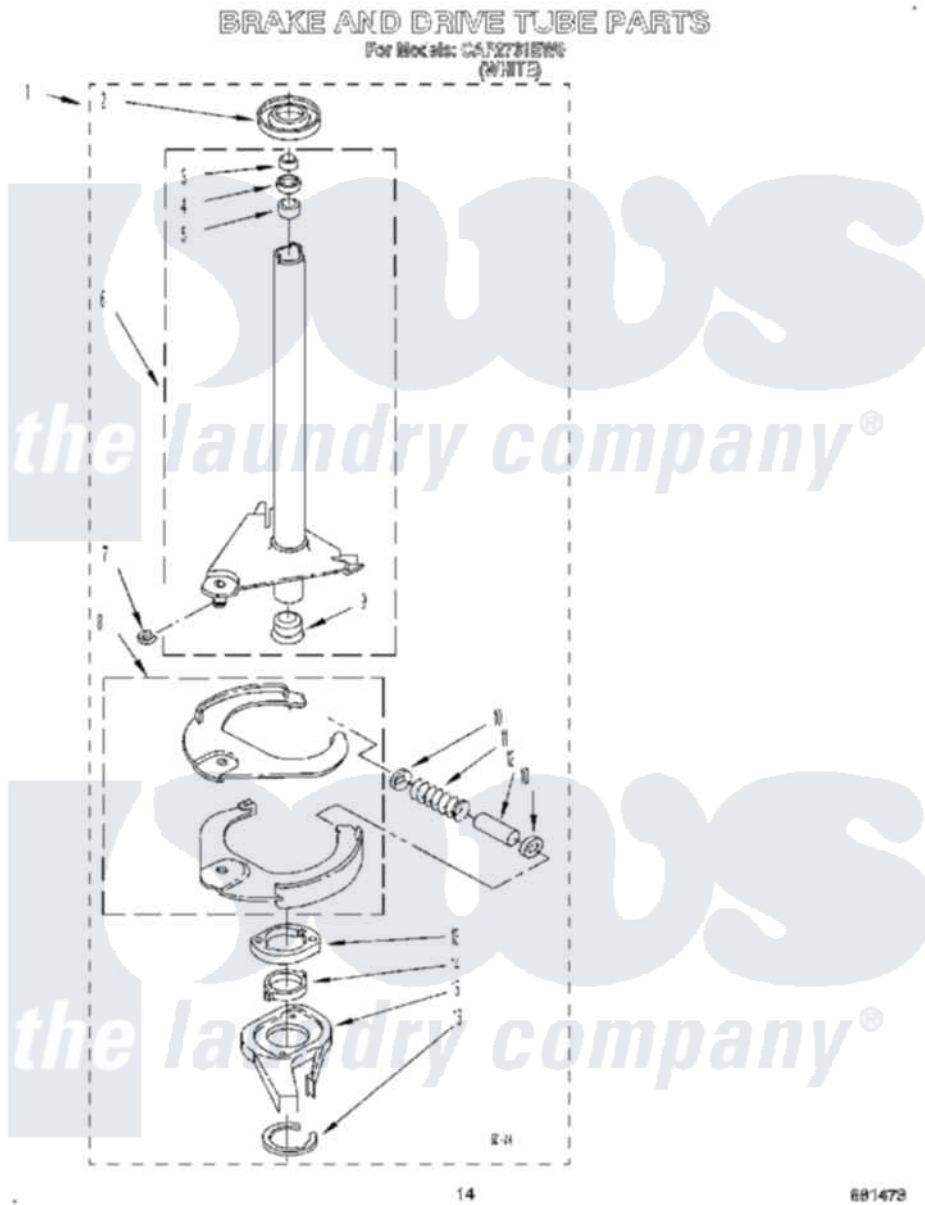

Whirlpool CAP2761EW0 10 - BRAKE AND DRIVE TUBE

Whirlpool Commercial Whirlpool CAP2761EW0 Washer Parts Parts Diagram 10 - BRAKE AND DRIVE TUBE
Click on the part number to view part

Item	Original Part Number	Replaced By	Status	Part Description
1	388951	285792		Basktdrive
2			Not Available	
3	91939			Seal, Shaft
4	356427			Seal, Spin Pinion
5	356937			Spacer, Drive Tube
6	64027	64208		Tube-Spin
7	64035	W10083190		Ring, Retaining
8	64232	285438		Shoe-Brake
9	62703	8546462		"T" Bearing, Spin Tube
10	62648	285658		Sleeve
11	62647		Not Available	Spring, Brake
12	62909	285658		Sleeve
13	63023	8546461		Cam, Brake Release
14	63022			Sleeve, Cam
15	64194	285790		Lining
16	90368	W10083200		Ring, Retaining