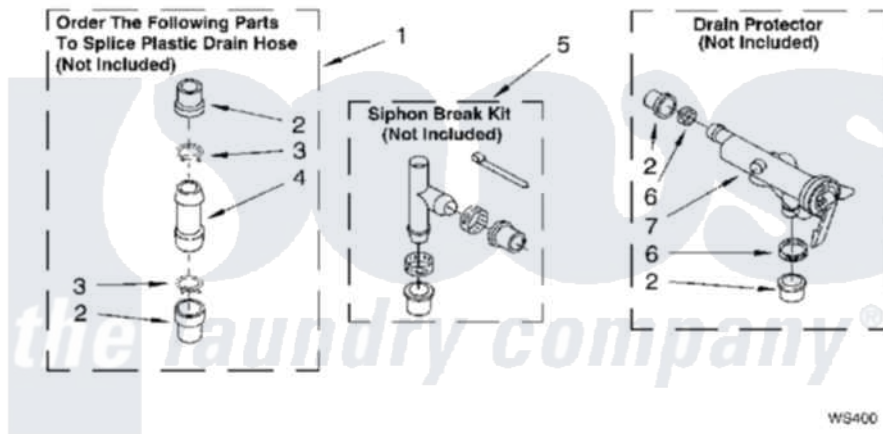

Whirlpool CAP2761EW0 11 - WATER SYSTEM

WATER SYSTEM PARTS

For Models: CAP2761EW0
(WHITE)

.881473

15

[Whirlpool Commercial Whirlpool CAP2761EW0 Washer Parts](#) Parts Diagram 11 - WATER SYSTEM
Click on the part number to view part

Item	Original Part Number	Replaced By	Status	Part Description
1			Not Available	
2	285321			Water System Parts
3	370447	285655		Clamp, Hose
4	16272			Connector, Straight
5	285320			Water System Parts
6	65349	285655		Clamp, Hose
7	367031			Water System Parts