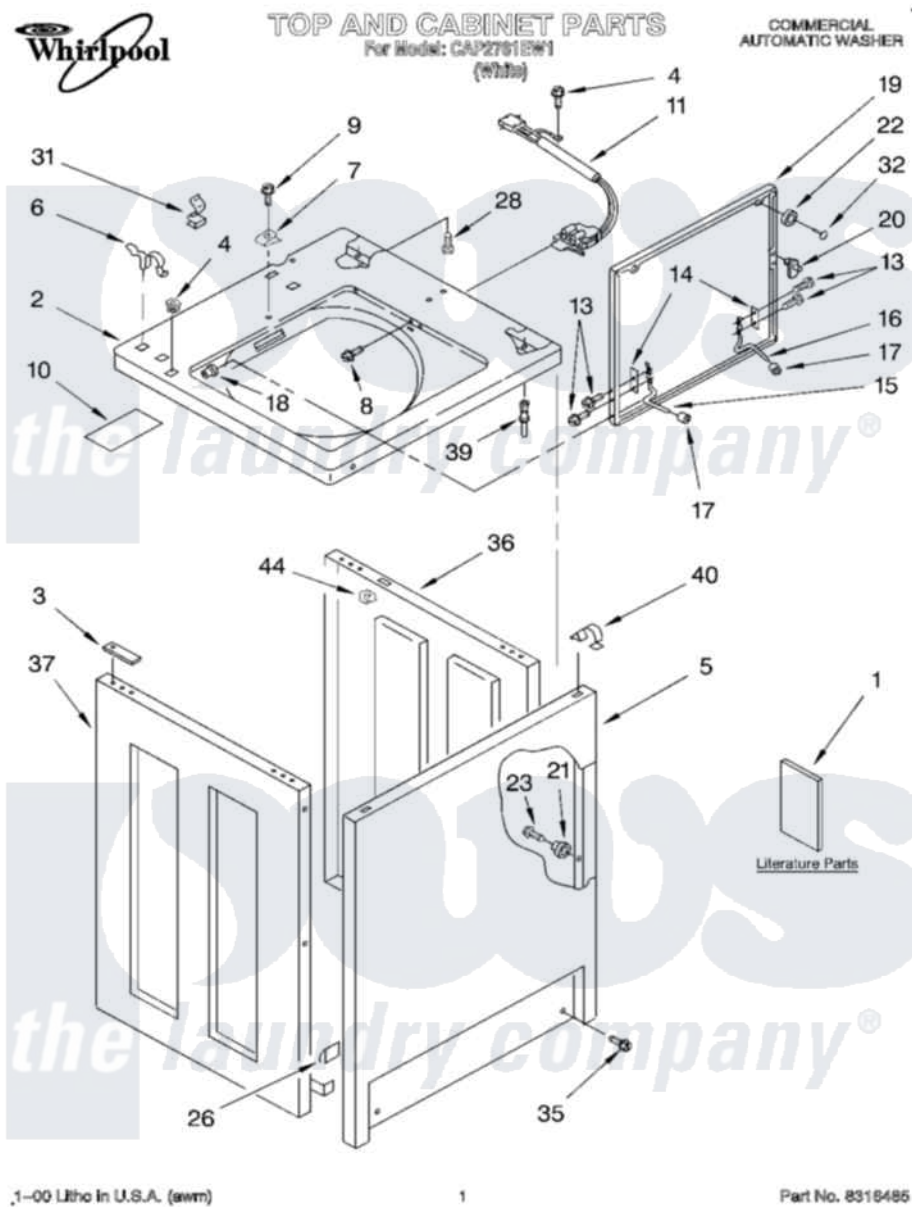

Whirlpool CAP2761EW1 01 - TOP AND CABINET, LITERATURE

1-00 Litho in U.S.A. (mm)

1

Part No. 8318485

[Whirlpool Commercial Whirlpool CAP2761EW1 Washer Parts](#) Parts Diagram 01 - TOP AND CABINET, LITERATURE

[Click on the part number to view part](#)

Item	Original Part Number	Replaced By	Status	Part Description
1	LIT8316457		Not Available	Literature Parts (Installation Instructions)
"	LIT8316461		Not Available	Literature Parts (Wiring Diagram)
"	LIT3951748		Not Available	Literature Parts (Tech Sheet)
"	LIT8316485		Not Available	Literature Parts (Repair Parts List)
2	3951142			Top
3	3353950			Spacer, Cabinet To Top
4	358473			Nut, Push-In
5	3358500			Panel, Front
6	62780			Clip, Top And Cabinet And Rear Panel
7	3355753			Clip, Static Ground
8	3356311			Screw And Washer, Lid Switch Shield
9	3393918	355214		Screw And Washer
10	3953152			Shield, Pressure Switch

11	3352632	285671	Switch-Lid
13	355274	W10119828	Screw, Lid Hinge Mounting
14	21097		Pad, Lid Hinge
15	54584		Hinge, Lid
16	91770		Hinge, Lid
17	19119		Bumper, Lid Hinge
18	21258		Bearing, Lid Hinge
19	3976375	W10193854W10193854	Lid
20	358684		Strike, Lid Switch
21	3353812		Locator
22	356908		Bumper, Lid
23	718258	9741232	Screw, 8-18 X 5/8
26	98234		Clip, U-Bend
28	3353993		Screw 10-16 X .690
31	90016		Clip, Pressure Switch Hose
32	356907		Rivet, Plastic
35	3393258	3373329D	Screw
36	3353708	3976380	Panel, Right Hand
37	3353714	3976382	Panel, Left Hand
39	3353949		Pin, Locator
40	18776		Lock, Front Top
44	90406		Cage Nut, 5/16-18