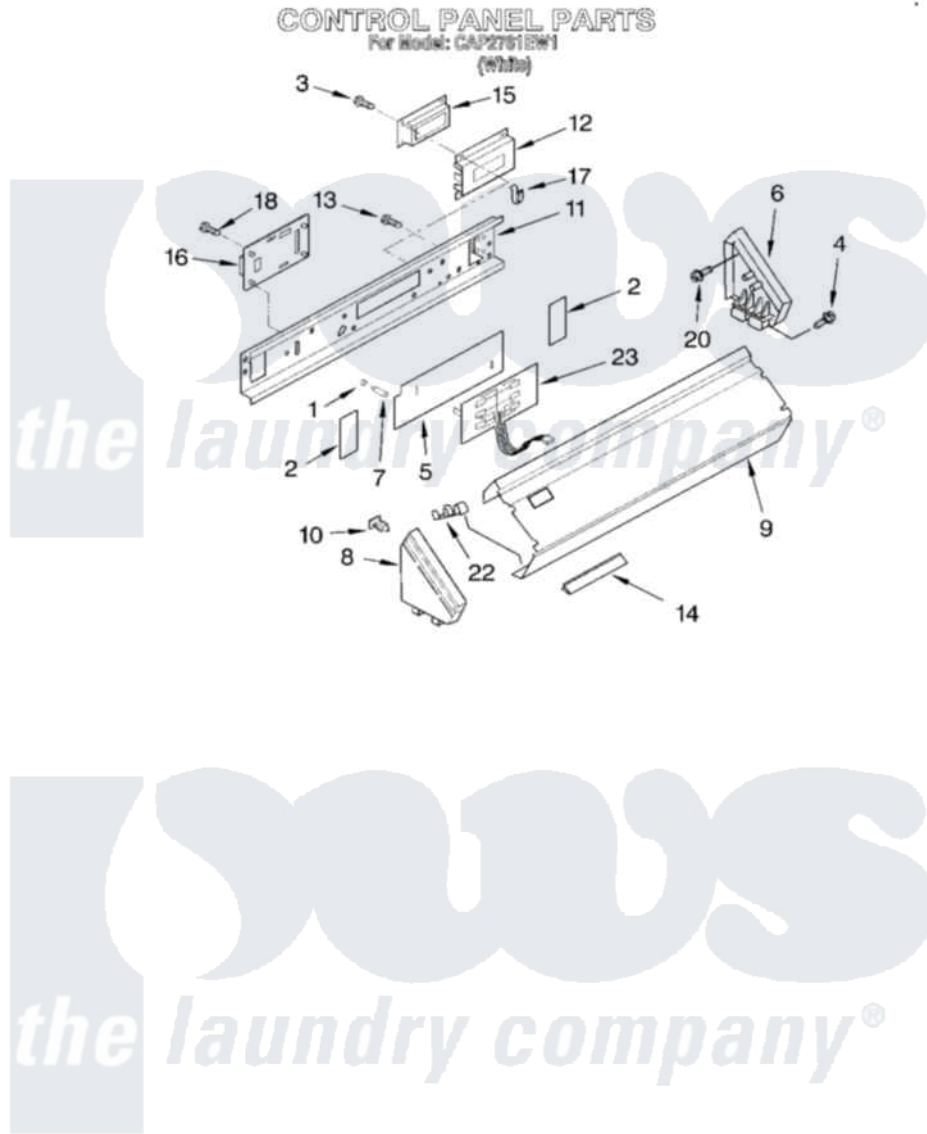

Whirlpool CAP2761EW1 02 - CONTROL PANEL

8316455

3

Whirlpool [Commercial Whirlpool CAP2761EW1 Washer Parts](#) Parts Diagram 02 - CONTROL PANEL
Click on the part number to view part

Item	Original Part Number	Replaced By	Status	Part Description
1	3951768			Cap, Mounting Stud
2	3950775			Backer Plate, Side
3	90767			Screw, 8A X 3/8 HeX Washer Head Tapping
4	388326			Screw, 8-18 X 1.25
5	3950773			Backer Plate
6	3949737			Cap, End
7	3950774	3950773		Backer Plate
8	3949734	W10096320		Cap, End
9	3950790			Panel, Control
10	689559			Nut, Push-In
11	3950800			Bracket, Control
12	3949599			Bezel, Display
13	90864	3351614		Screw, Gearcase Cover Mounting
14	686770	686769		Protector, Support
15	3407151			Display, Electronic

16	3407152		Board, Control
17	3363338		Clip
18	3393909		Screw, 8-32 X 7/8
20	97787	W10109200	Screw, Baffle Mounting
22	357572	W10113937	Clip, Grounding
23	3407158		Switch, Membrane