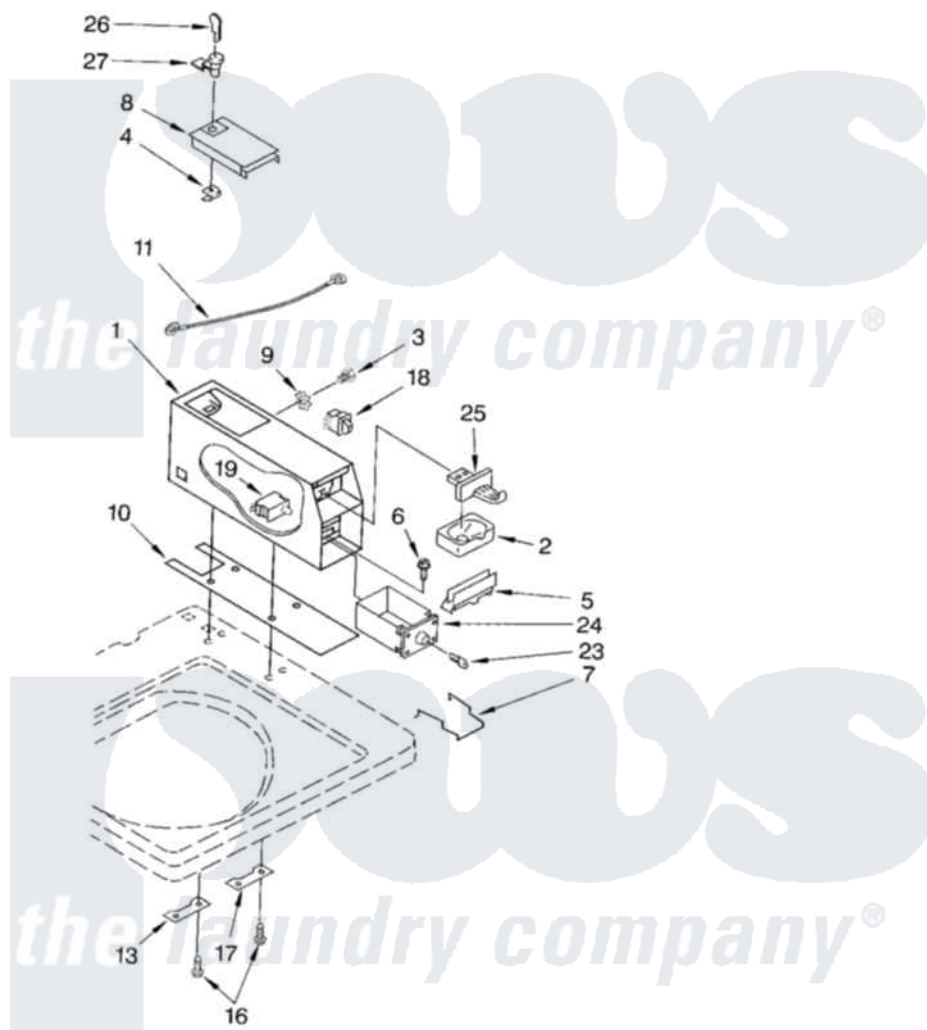

# Whirlpool CAP2761EW1 03 - METERCASE

## METER CASE PARTS For Model: CAP2761EW1 (White)

8316485

Whirlpool [Commercial Whirlpool CAP2761EW1 Washer Parts](#) Parts Diagram 03 - METERCASE  
Click on the part number to view part

Item	Original Part Number	Replaced By	Status	Part Description
1	3951145	<a href="#">3406994</a>		Case, Meter
2	<a href="#">385421</a>			Funnel, Coin
3	<a href="#">339805</a>			Screw, 10-32 X 3/16
4	<a href="#">90406</a>			Cage Nut, 5/16-18
5	3351150	<a href="#">285883</a>		Spacer
6	<a href="#">3353994</a>			Bolt, Meter Case Mounting
"	<a href="#">3349065</a>			Bolt, Meter Case Mounting
7	<a href="#">3352295</a>			Guide, Drawer
8	<a href="#">3351136</a>			Service Door Assembly
9	3400900	<a href="#">W10068270</a>		Washer, Lock
10	3348850	<a href="#">3954812</a>		Cushion, Meter Case
11	340025	<a href="#">687133</a>		Wire
13	<a href="#">3353813</a>			Plate, Mounting
16	<a href="#">98445</a>			Screw, 10-16 X 3/4
17	3347825	<a href="#">3353813</a>		Plate, Mounting
18	<a href="#">3402784</a>			Switch, Service Diagnostic