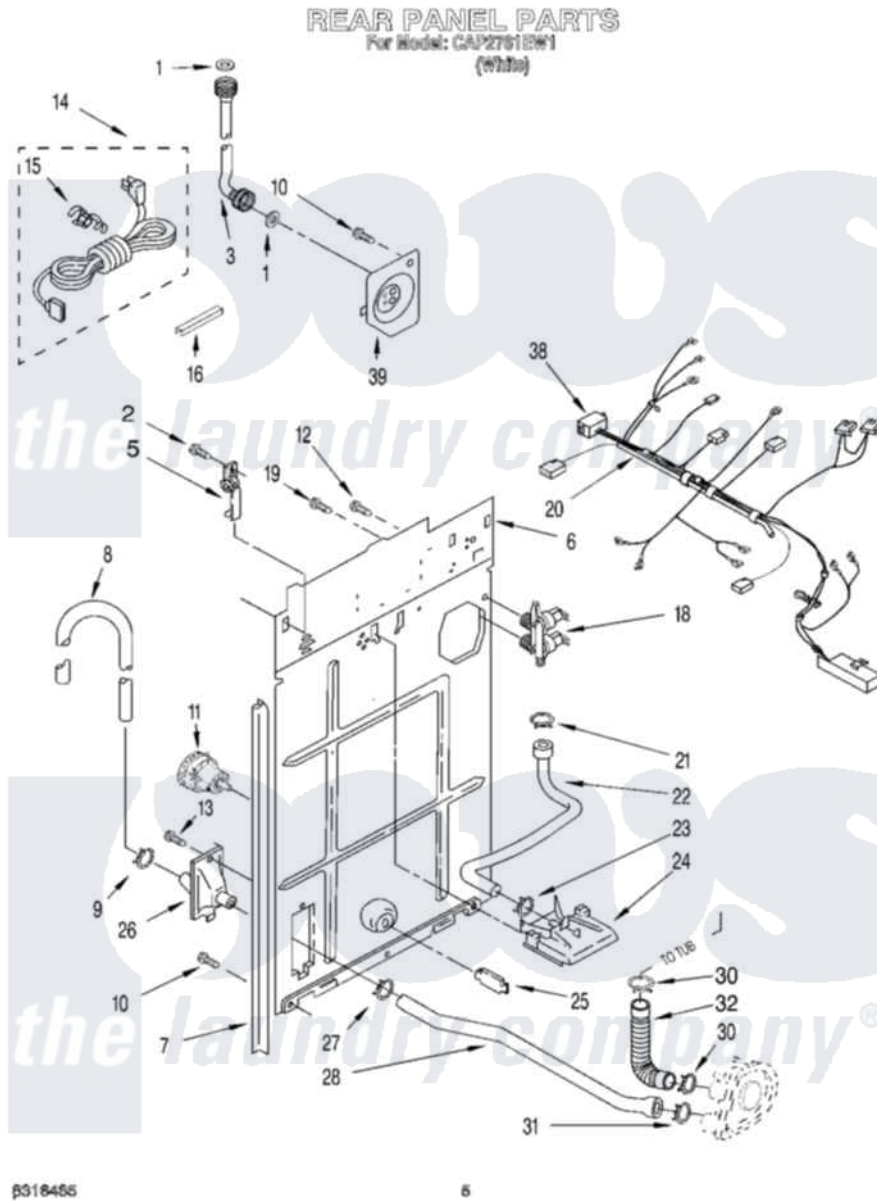

Whirlpool CAP2761EW1 04 - REAR PANEL

Whirlpool [Commercial Whirlpool CAP2761EW1 Washer Parts](#) Parts Diagram 04 - REAR PANEL
Click on the part number to view part

Item	Original Part Number	Replaced By	Status	Part Description
1	16123			Washer Inlet-Hose Miscellaneous Parts Must be Ordered Separately.
2	3390647	488729		Screw
3	3949370	89503		Hose-Inlet
5	387402			Hinge
6	8312721	285929		Panel-Rear
7	3354204	62747		Pad, Rear Panel
8	96743			Hose, Drain
"	661577	285666		Hose
"	3357090	285702		Hose
9	356138			Clamp, Hose
10	62863	3390631		Screw, 10-16 X 3/8
11	3952720	W10339019		Switch-WL
12	3351614			Screw, Gearcase Cover Mounting
13	90864	3351614		Screw, Gearcase Cover Mounting

14	3359548	285928	Cord-Power
15	63848	285777	Relief-Str
16	303294	3367669	Protector, Edge
18	3952164	285805	Valve-Inlet
19	9740848		Screw, Mixing Valve Mounting
20	3363655	353244	Hose, Pressure Switch
21	370451	596669	Clamp, Manifold
22	62662	3357328	Hose, Vacuum Break
23	371503	596669	Clamp, Manifold
24	3347034		Break, Vacuum
25	63290	8519200	Support, Rear Panel
26	3361809	3976399	Connector
27	3366912	356138	Clamp, Hose
28	3359818	3348552	Hose, Pump To Drain Connector
30	3363366	616099	Clamp
31	660628	285655	Clamp, Hose
32	3951449	285871	Hose
38	3954492		Harness, Wiring
39	3347682	285930	Plate