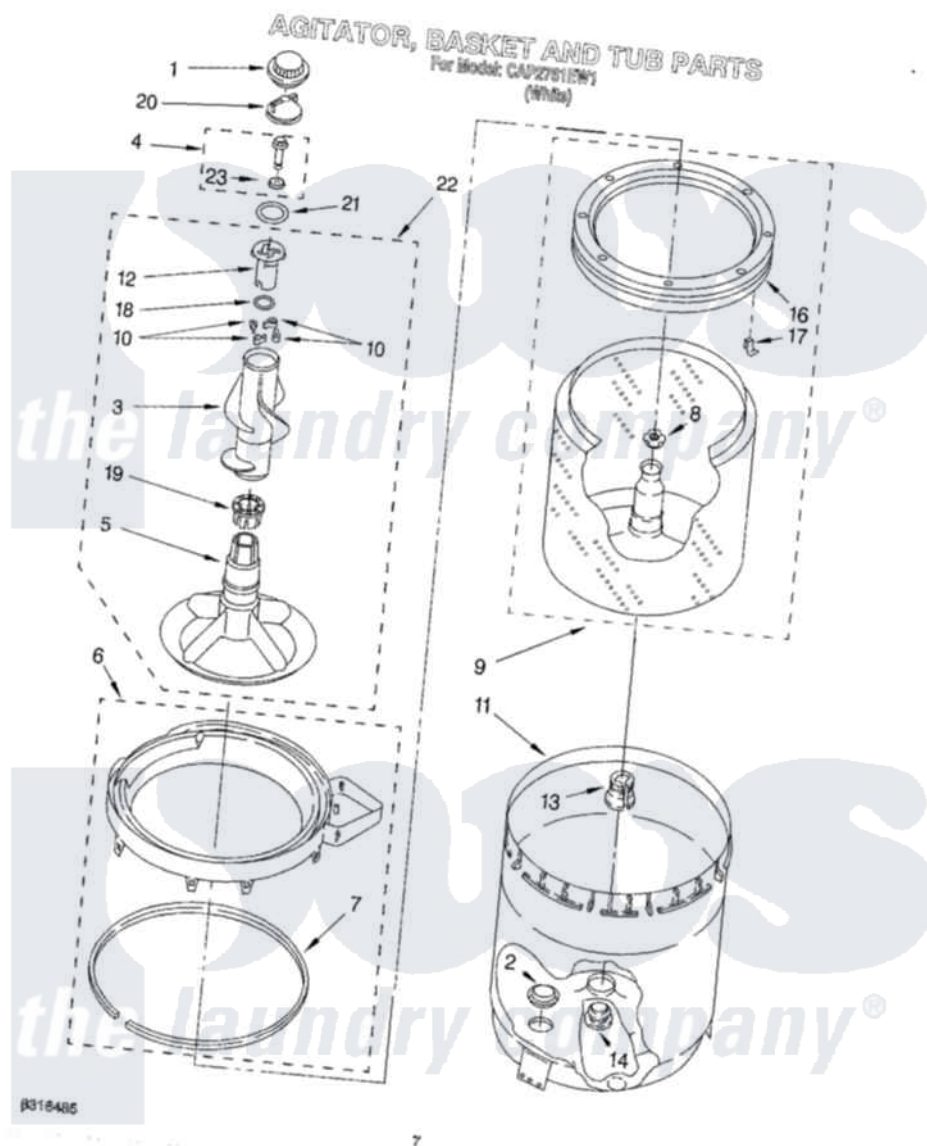

Whirlpool CAP2761EW1 05 - AGITATOR, BASKET AND TUB

Whirlpool Commercial Whirlpool CAP2761EW1 Washer Parts Parts Diagram 05 - AGITATOR, BASKET AND TUB
 Click on the part number to view part

Item	Original Part Number	Replaced By	Status	Part Description
1	3355758			Cap, Agitator
2	3352284	285630		Plug
3	3349610			Mover, Agitator Clutch
4	358237			Screw And Washer
5	3360279	3349578		Agitator
6	3360611			Tub Ring And Gasket Assembly
7	3359586			Gasket, Tub Ring
8	21366			Nut, Spanner
9	8271642	3956207		Basket And Balance Ring
10	3366877	80040		Dog-Agitator
11	63125			Tub
12	3947410	285751		Dog-Agitator
13	389140			Tub Block, Basket Drive
14	383727			Gasket, Centerpodt
16	387868	3956205		Balance Ring
17	387868	3956205		Balance Ring

18	64002		Seal, Agitator
19	3351014	285620	Washer
20	387094	285550	Cap
21	3348855	W10072840	Fabric Softener
22	3947411	3349743	Agitator
23	3949550		Washer