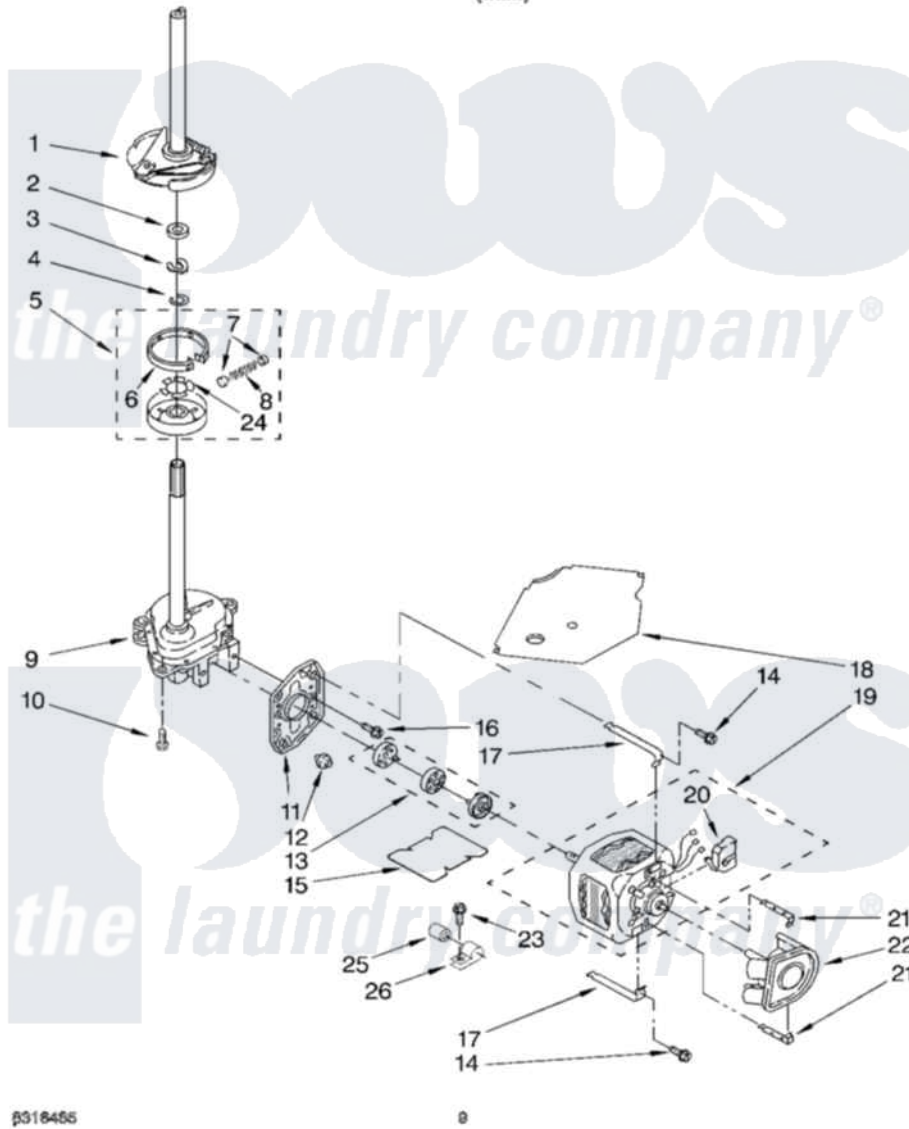

Whirlpool CAP2761EW1 06 - BRAKE, CLUTCH, GEARCASE, MOTOR AND PUMP

BRAKE, CLUTCH, GEARCASE, MOTOR AND PUMP PARTS For Model: CAP2761EW1 (White)

p316455

9

Whirlpool [Commercial Whirlpool CAP2761EW1 Washer Parts](#) Parts Diagram 06 - BRAKE, CLUTCH, GEARCASE, MOTOR AND PUMP

[Click on the part number to view part](#)

Item	Original Part Number	Replaced By	Status	Part Description
1	388951	285792		Basketdrive
2	63292			Washer, Spin Tube Thrust
3	62697	W10080230		Ring, Spin Tube Support
4	63283	285353		Ring
5	3951311	285785		Clutch
6	3951308	285790		Lining
7	62646			Cap, Clutch Spring
8			Not Available	
9	3360630	3360629		Gearcase
10	3357334	3400516		Screw Anti-Rattle
11	62611			Plate, Motor Mount To Gearcase
12	62691			Grommet, Motor
13	3364002	285753A		Coupling
14	3387485	273556		Screw, 10-16 X 5/8

15	3946532		Shield, Motor
16	3400516		Screw Anti-Rattle
17	3349637	W10086010	Retainer, Motor
18	3362089		Shield, Tub To Motor
19	661599	661600	Motor, Main Drive
20	62851	8529896	Switch, Main Drive Motor
21	62700	8546127	Retainer, Pump
22	3363394		Pump
23	62863	3390631	Screw, 10-16 X 3/8
24	3355454		Clip, Main Drive
25	661606	8572717	Capacitor, Motor Start
26	357030		Clamp, Capacitor