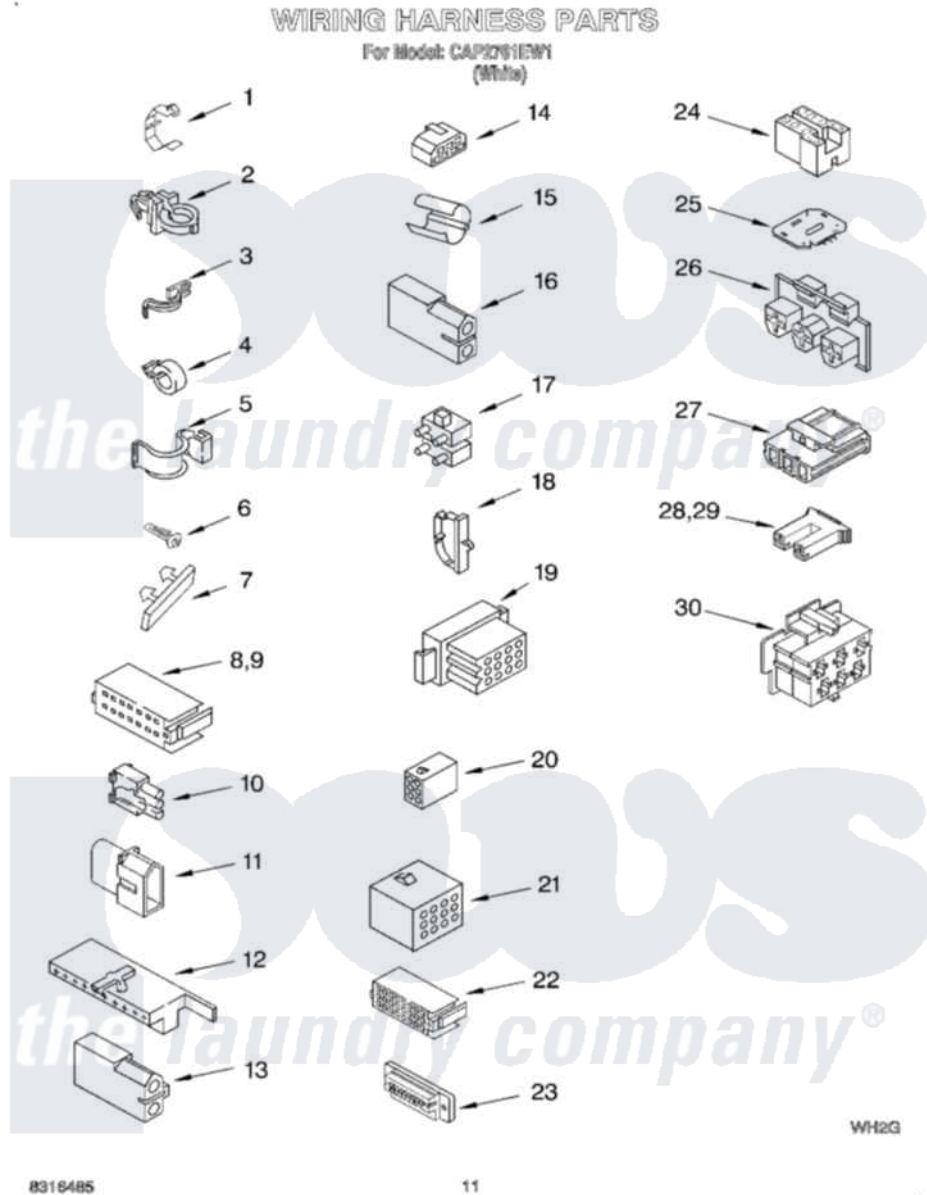

Whirlpool CAP2761EW1 08 - WIRING HARNESS

Whirlpool [Commercial Whirlpool CAP2761EW1 Washer Parts](#) Parts Diagram 08 - WIRING HARNESS
Click on the part number to view part

Item	Original Part Number	Replaced By	Status	Part Description
1	3349557			Retainer, Harness
2	388498		Not Available	Clip, Harness
3			Not Available	
4	3352501	8559320		Restraint, Hose
5	90016			Clip, Pressure Switch Hose
6	3390496	8281256		Clip, Harness
7	389379			Retainer, Side To Feature Panel
8	352090			Timer, Block Disconnect
9	352089			Timer, Block Disconnect
10	62889			Receptacle, Terminal
11	353424			Plug, Terminal
12	62505			Block, Disconnect
13	3348075			Block, Disconnect (Motor 3 Speed) (Use Term. 94613 Or 94614)
14	3347243			Block, Disconnect

15	63523		Harness, Protector
16	717252		Receptacle, Terminal
17	387566		Plug, Terminal (4-Way) (Power Cord) (Use M3 Screws)
18	3352944		Clip, Harness
19	3390423	Not Available	Block, Disconnect (12-Way) (Timer) (Use Term. 94613)
20	3347730	Not Available	Receptacle, (6-Way) (Use Term. 94613)
21	388818		Plug, Terminal (12-Way) (Use Term. 94613 Or 94614)
22	3369366	Not Available	Timer, Block Disconnect (Black) (Amp) (Use Term. 3369365)
23	3349494		Connector, Etc
24	60687		Connector, Relay (Use Term. 308569)
25	3407125	3955728	Control, Etc
26	3948617	2172937	Connector
27	3360056		Connector
28	3354925		Block, Connector
29	3354926		Block, Connector
30	3948615	Not Available	Connector (T.P.A.) (6-Circuit) (Temp. Switch) (Use Term. 3948619 OR 3948620.)