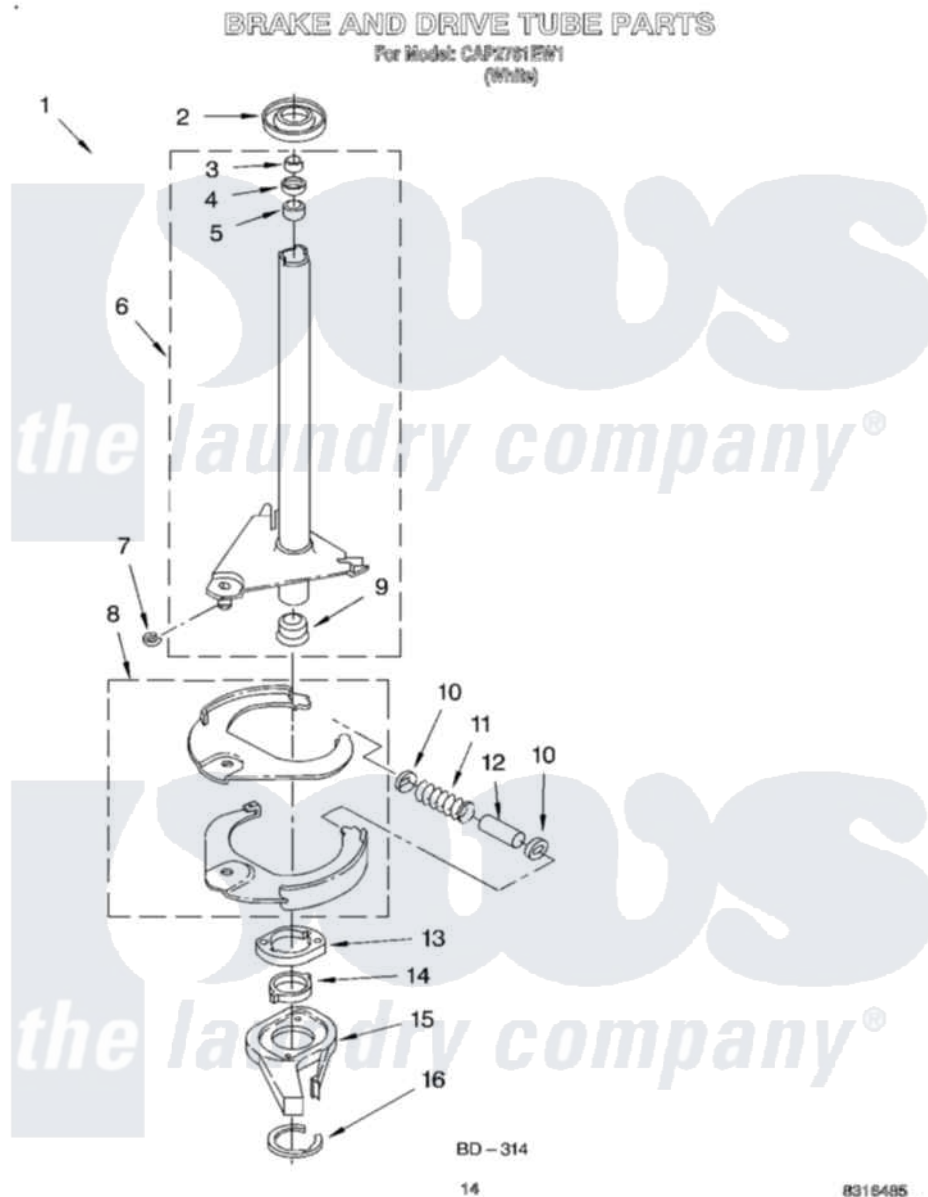

Whirlpool CAP2761EW1 10 - BRAKE AND DRIVE TUBE

Whirlpool Commercial Whirlpool CAP2761EW1 Washer Parts Parts Diagram 10 - BRAKE AND DRIVE TUBE
Click on the part number to view part

Item	Original Part Number	Replaced By	Status	Part Description
1	388951	285792		Basketdrive
2			Not Available	
3	91939			Seal, Shaft
4	356427			Seal, Spin Pinion
5	356937			Spacer, Drive Tube
6	64027	64208		Tube-Spin
7	64035	W10083190		Ring, Retaining
8	64232	285438		Shoe-Brake
9	62703	8546462		"T" Bearing, Spin Tube
10	62648	285658		Sleeve
11	62647		Not Available	Spring, Brake
12	62909	285658		Sleeve
13	63023	8546461		Cam, Brake Release
14	63022			Sleeve, Cam
15	64194	285790		Lining
16	90368	W10083200		Ring, Retaining