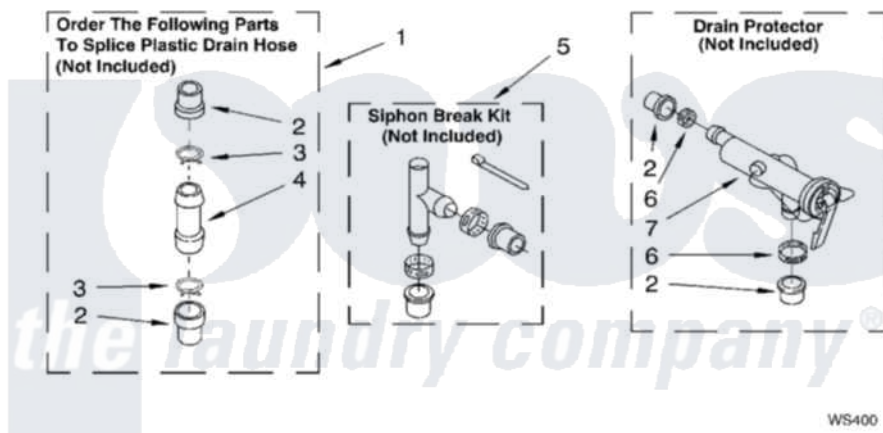

# Whirlpool CAP2761EW1 11 - WATER SYSTEM

## WATER SYSTEM PARTS

For Model: CAP2761EW1  
(White)

8316485

15

[Whirlpool Commercial Whirlpool CAP2761EW1 Washer Parts](#) Parts Diagram 11 - WATER SYSTEM  
Click on the part number to view part

Item	Original Part Number	Replaced By	Status	Part Description
1			Not Available	
2	<a href="#">285321</a>			Water System Parts
3	370447	<a href="#">285655</a>		Clamp, Hose
4	<a href="#">16272</a>			Connector, Straight
5	<a href="#">285320</a>			Water System Parts
6	65349	<a href="#">285655</a>		Clamp, Hose
7	<a href="#">367031</a>			Water System Parts