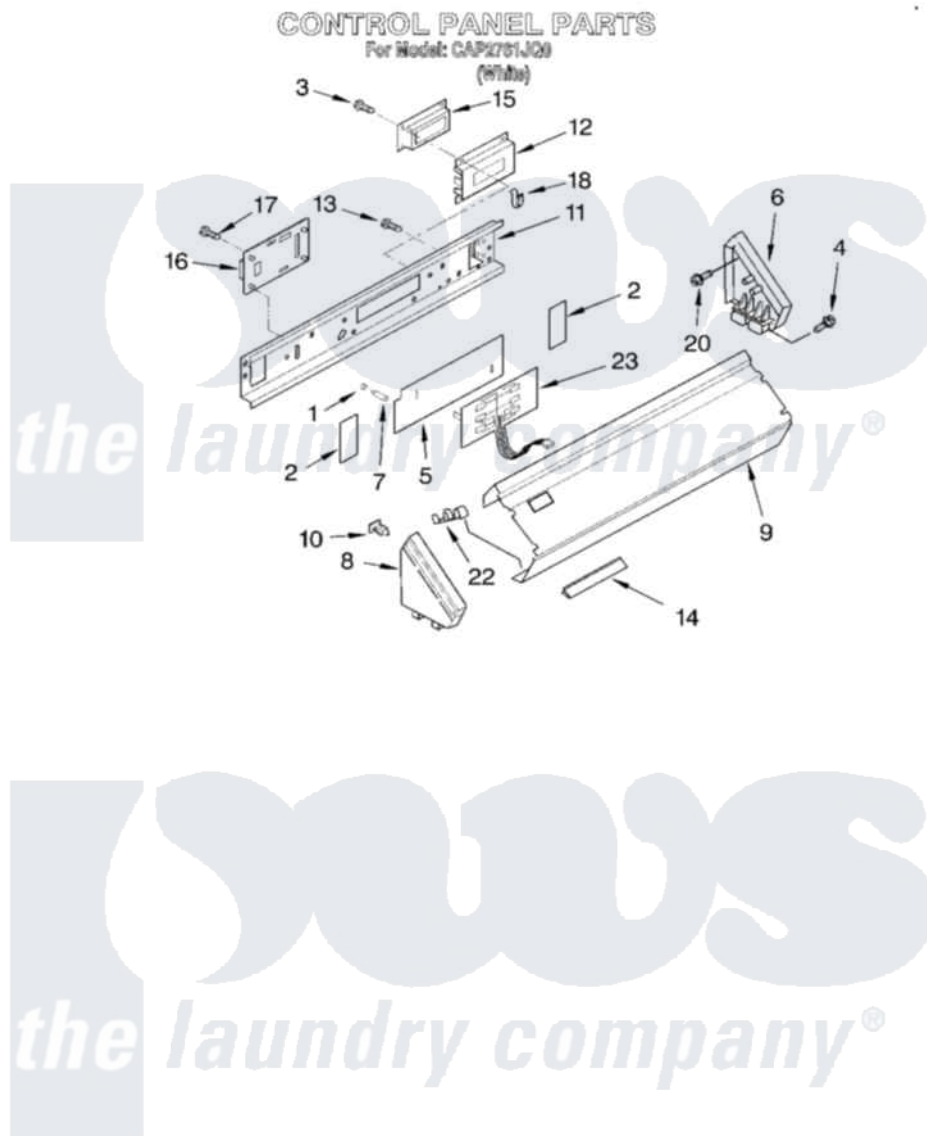

Whirlpool CAP2761JQ0 03 - CONTROL PANEL

.8315908

4

Whirlpool [Commercial Whirlpool CAP2761JQ0 Washer Parts](#) Parts Diagram 03 - CONTROL PANEL
Click on the part number to view part

Item	Original Part Number	Replaced By	Status	Part Description
1	3951768			Cap, Mounting Stud
2	3950775			Backer Plate, Side
3	90767			Screw, 8A X 3/8 HeX Washer Head Tapping
4	8281182			Screw, 8-18 X 1 1/4
5	3950773			Backer Plate
6	3949737			Cap, End
7	3950774	3950773		Backer Plate
8	3949734	W10096320		Cap, End
9	3950790			Panel, Control
10	689559			Nut, Push-In
11	3950800			Bracket, Control
12	3949599			Bezel, Display
13	90864	3351614		Screw, Gearcase Cover Mounting
14	686770	686769		Protector, Support
15	3407151			Display, Electronic

16	3407152		Board, Control
17	3393909		Screw, 8-32 X 7/8
18	3363338		Clip
20	97787	W10109200	Screw, Baffle Mounting
22	357572	W10113937	Clip, Grounding
23	3407158		Switch, Membrane