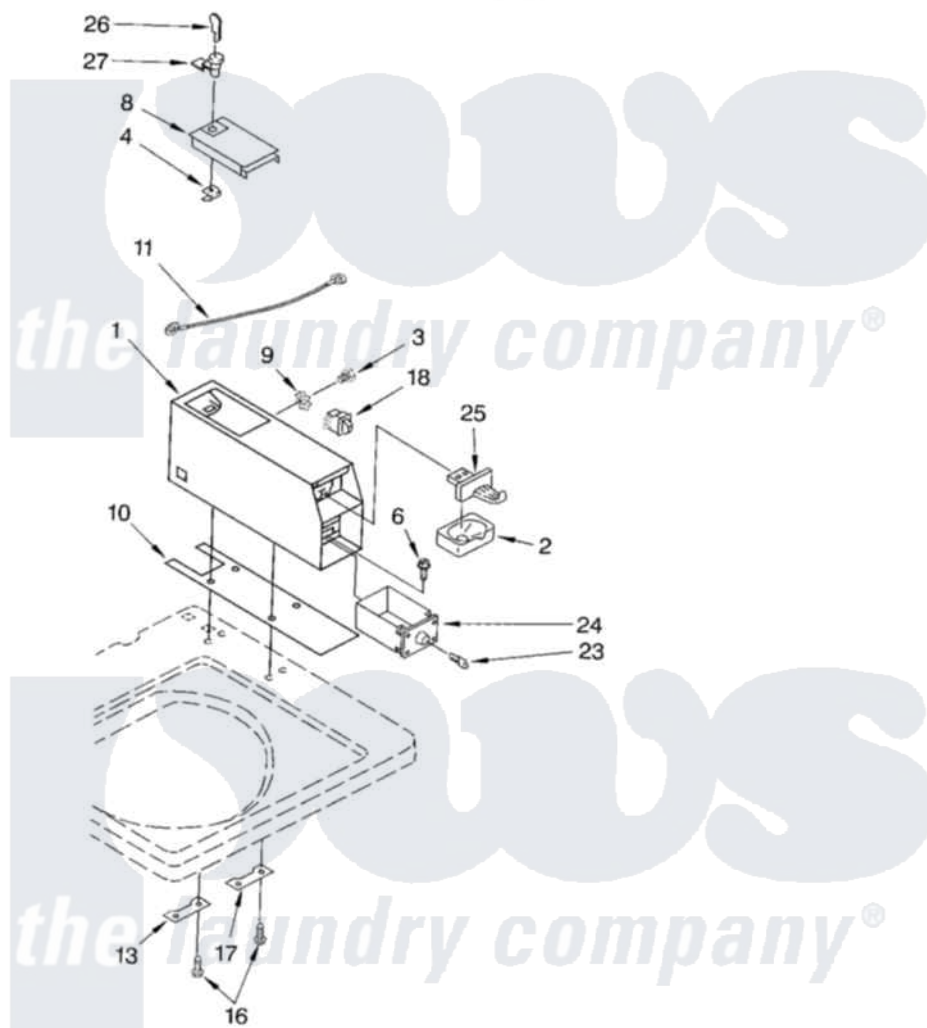

Whirlpool CAP2761JQ0 04 - METER CASE

METER CASE PARTS

For Model: CAP2761JQ0
(White)

5

8315088

Whirlpool [Commercial Whirlpool CAP2761JQ0 Washer Parts](#) Parts Diagram 04 - METER CASE
Click on the part number to view part

Item	Original Part Number	Replaced By	Status	Part Description
1	3406994			Case, Meter
2	385421			Funnel, Coin
3	339805			Screw, 10-32 X 3/16
4	90406			Cage Nut, 5/16-18
6	3353994			Bolt, Meter Case Mounting
"	3349065			Bolt, Meter Case Mounting
8	3351136			Service Door Assembly
9	3400900	W10068270		Washer, Lock
10	3348850	3954812		Cushion, Meter Case
11	340025	687133		Wire
13	3353813			Plate, Mounting
16	98445			Screw, 10-16 X 3/4
17	3347825	3353813		Plate, Mounting
18	3402784			Switch, Service Diagnostic