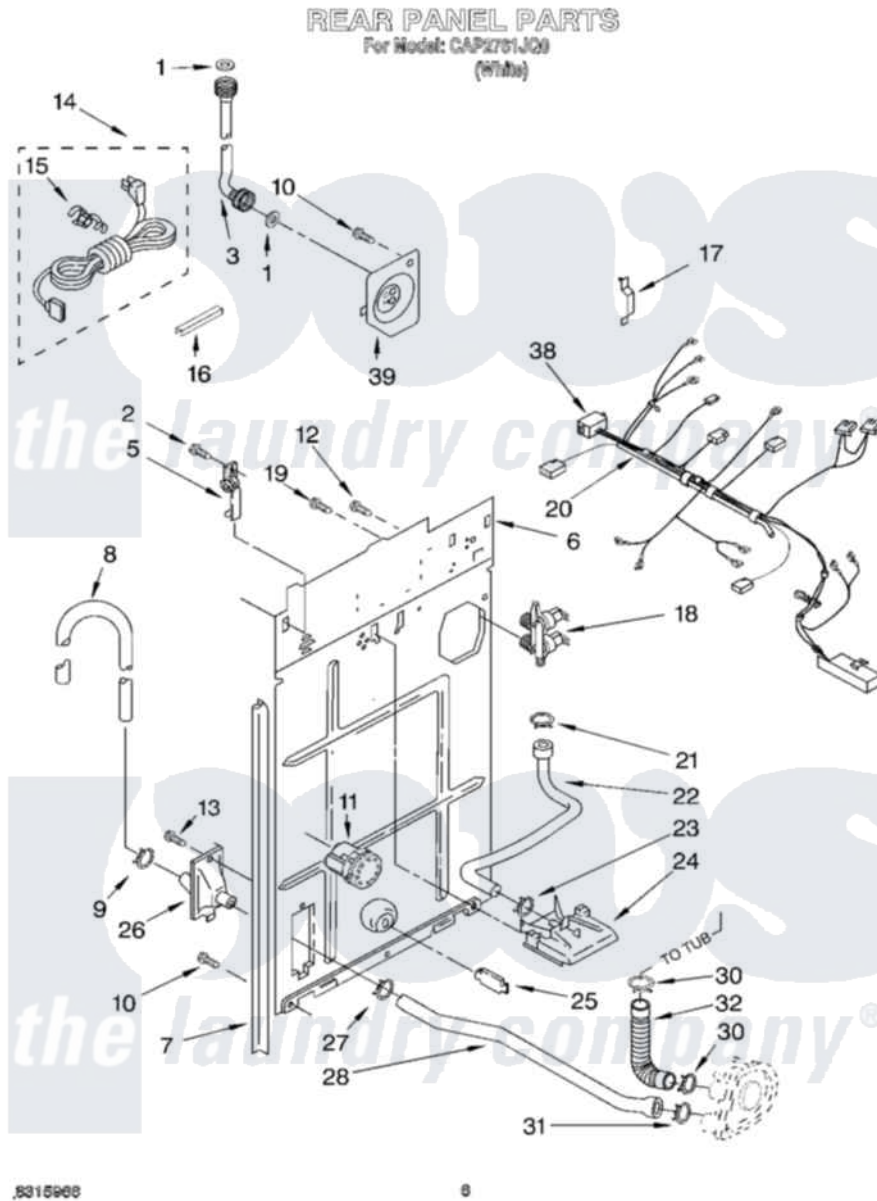

Whirlpool CAP2761JQ0 05 - REAR PANEL

Whirlpool [Commercial Whirlpool CAP2761JQ0 Washer Parts](#) Parts Diagram 05 - REAR PANEL
Click on the part number to view part

Item	Original Part Number	Replaced By	Status	Part Description
1	16123			Washer Inlet-Hose Miscellaneous Parts Must be Ordered Separately.
2	3390647	488729		Screw
3	3949380			Hose, Water Inlet
"	3949381			Hose, Water Inlet
5	387402			Hinge
6	8312721	285929		Panel-Rear
7	3354204	62747		Pad, Rear Panel
8	96743			Hose, Drain
"	661577	285666		Hose
"	3357090	285702		Hose
9	356138			Clamp, Hose
10	62863	3390631		Screw, 10-16 X 3/8
11	3952720	W10339019		Switch-WL
12	3351614			Screw, Gearcase Cover Mounting

13	90864	3351614	Screw, Gearcase Cover Mounting
14	3359548	285928	Cord-Power
15	63848	285777	Relief-Str
16	303294	3367669	Protector, Edge
17	8054658		Clip, Harness
18	3952164	285805	Valve-Inlet
19	9740848		Screw, Mixing Valve Mounting
20	3363655	353244	Hose, Pressure Switch
21	370451	596669	Clamp, Manifold
22	62662	3357328	Hose, Vacuum Break
23	371503	596669	Clamp, Manifold
24	3347034		Break, Vacuum
25	63290	8519200	Support, Rear Panel
26	3361809	3976399	Connector
27	3366912	356138	Clamp, Hose
28	3359818	3348552	Hose, Pump To Drain Connector
30	3363366	616099	Clamp
31	660628	285655	Clamp, Hose
32	3951449	285871	Hose
38	3954492		Harness, Wiring
39	3347682	285930	Plate