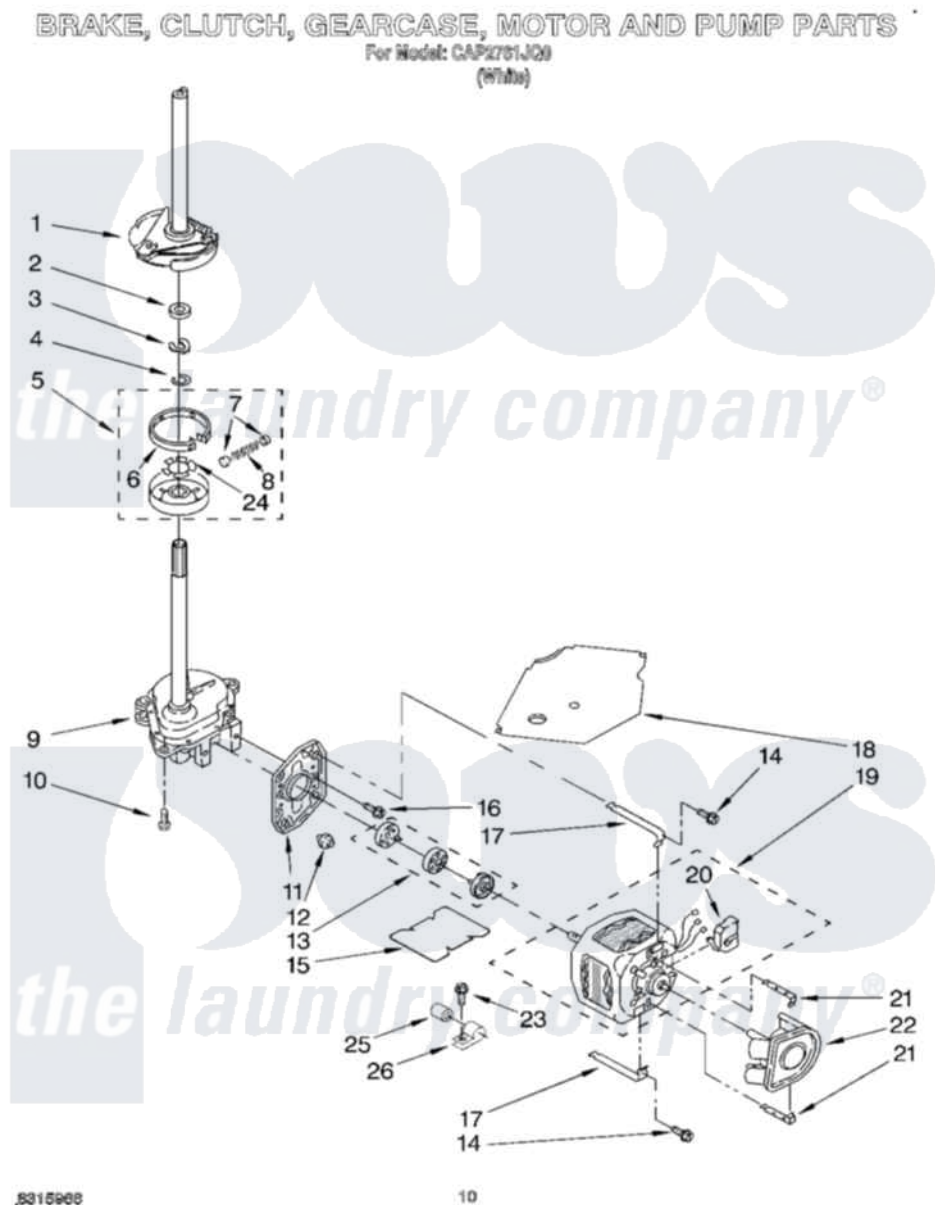

Whirlpool CAP2761JQ0 07 - BRAKE, CLUTCH, GEARCASE, MOTOR AND PUMP

Whirlpool [Commercial Whirlpool CAP2761JQ0 Washer Parts](#) Parts Diagram 07 - BRAKE, CLUTCH, GEARCASE, MOTOR AND PUMP
[Click on the part number to view part](#)

Item	Original Part Number	Replaced By	Status	Part Description
1	388951	285792		Basketdrive
2	63292			Washer, Spin Tube Thrust
3	62697	W10080230		Ring, Spin Tube Support
4	63283	285353		Ring
5	3951311	285785		Clutch
6	3951308	285790		Lining
7	62646			Cap, Clutch Spring
8	3946792			Spring And Damper Assembly
9	3360630	3360629		Gearcase
10	3357334	3400516		Screw Anti-Rattle
11	62611			Plate, Motor Mount To Gearcase
12	62691			Grommet, Motor
13	3364002	285753A		Coupling
14	3387485	273556		Screw, 10-16 X 5/8

15	3946532		Shield, Motor
16	3400516		Screw Anti-Rattle
17	3349637	W10086010	Retainer, Motor
18	3362089		Shield, Tub To Motor
19	661599	661600	Motor, Main Drive
20	62851	8529896	Switch, Main Drive Motor
21	62700	8546127	Retainer, Pump
22	3363394		Pump
23	62863	3390631	Screw, 10-16 X 3/8
24	3355454		Clip, Main Drive
25	661606	8572717	Capacitor, Motor Start
26	357030		Clamp, Capacitor