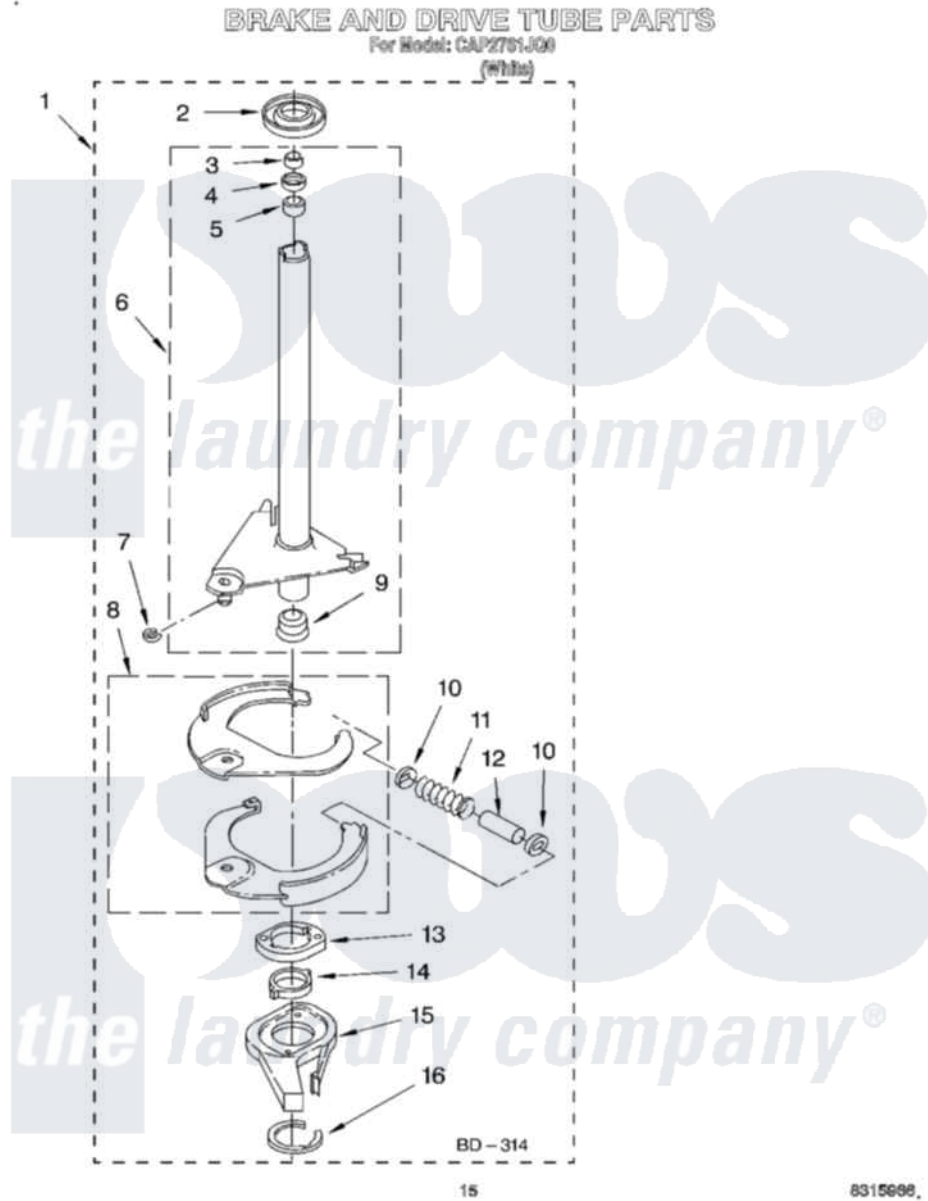

Whirlpool CAP2761JQ0 11 - BRAKE AND DRIVE TUBE

Whirlpool Commercial Whirlpool CAP2761JQ0 Washer Parts Parts Diagram 11 - BRAKE AND DRIVE TUBE
Click on the part number to view part

Item	Original Part Number	Replaced By	Status	Part Description
1	388951	285792		Basketdrive
2			Not Available	
3	91939			Seal, Shaft
4	356427			Seal, Spin Pinion
5	356937			Spacer, Drive Tube
6	64027	64208		Tube-Spin
7	64035	W10083190		Ring, Retaining
8	64232	285438		Shoe-Brake
9	62703	8546462		"T" Bearing, Spin Tube
10	62648	285658		Sleeve
11	62647		Not Available	Spring, Brake
12	62909	285658		Sleeve
13	63023	8546461		Cam, Brake Release
14	63022			Sleeve, Cam
15	64194	285790		Lining
16	90368	W10083200		Ring, Retaining