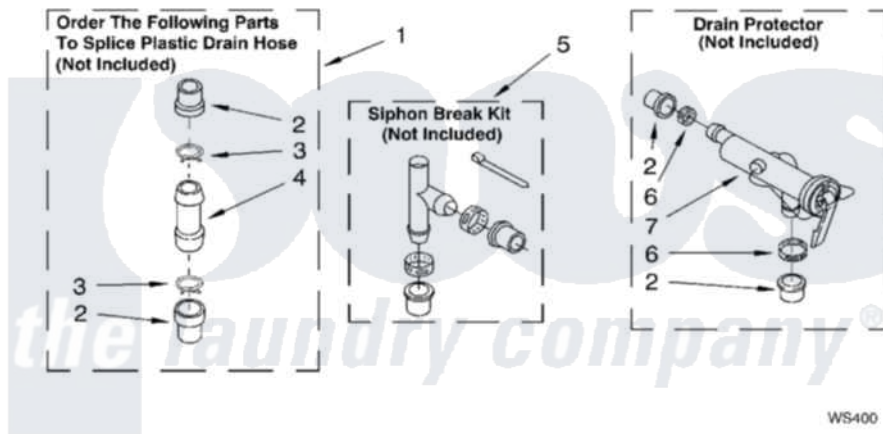

Whirlpool CAP2761JQ0 12 - WATER SYSTEM

WATER SYSTEM PARTS

For Model: CAP2761JQ0
(White)

8315066

16

[Whirlpool Commercial Whirlpool CAP2761JQ0 Washer Parts](#) Parts Diagram 12 - WATER SYSTEM
Click on the part number to view part

Item	Original Part Number	Replaced By	Status	Part Description
1			Not Available	
2	285321			Water System Parts
3	370447	285655		Clamp, Hose
4	16272			Connector, Straight
5	285320			Water System Parts
6	65349	285655		Clamp, Hose
7	367031			Water System Parts