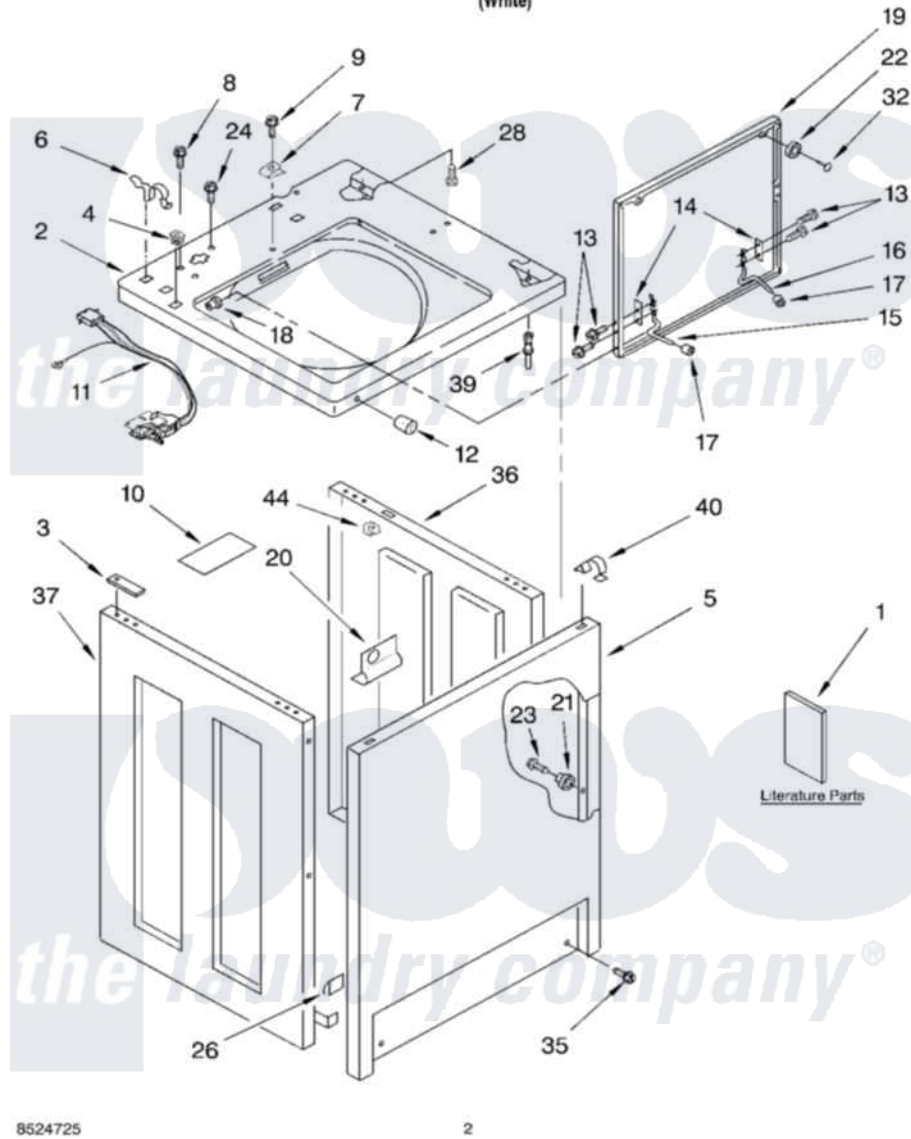

Whirlpool CAP2761KQ0 02 - TOP AND CABINET, LITERATURE

TOP AND CABINET PARTS

For Model: CAP2761KQ0
(White)

8524725

2

Whirlpool Commercial Whirlpool CAP2761KQ0 Washer Parts Parts Diagram 02 - TOP AND CABINET, LITERATURE
Click on the part number to view part

Item	Original Part Number	Replaced By	Status	Part Description
1	LIT8524739		Not Available	Literature Parts (Installation Instructions)
"	LIT8524741		Not Available	Literature Parts (Wiring Diagram)
"	LIT8524733		Not Available	Literature Parts (Tech Sheet)
"	LIT8315968		Not Available	Literature Parts (Instructions, Coin Slide)
"	LIT8524725		Not Available	Literature Parts (Repair Parts List)
2	8524688			Top
3	3353950			Spacer, Cabinet To Top
4	358473			Nut, Push-In
5	3358500			Panel, Front
6	62780			Clip, Top And Cabinet And Rear Panel
7	3355753			Clip, Static Ground
8	3400611			Screw And Washer, Lid Switch
9	3393918	355214		Screw And Washer

10	3953152		Shield, Pressure Switch
11	8054980		Switch, Lid
12	387371		Lock, Plug Also Available
13	3351355	W10119828	Screw, Lid Hinge Mounting
14	21097		Pad, Lid Hinge
15	8524784		Hinge, Lid
16	54583		Hinge, Lid
17	19119		Bumper, Lid Hinge
18	21258		Bearing, Lid Hinge
19	8316257	W10193854W10193854	Lid
20	3353948		Bracket, Lock
"	63554		Rivet
21	3353812		Locator
22	356908		Bumper, Lid
23	718258	9741232	Screw, 8-18 X 5/8
24	3351614		Screw, Gearcase Cover Mounting
26	98234		Clip, U-Bend
28	3353993		Screw 10-16 X .690
32	356907		Rivet, Plastic
35	3393258	3373329D	Screw
36	3353708	3976380	Panel, Right Hand
37	3353714	3976382	Panel, Left Hand
39	3353949		Pin, Locator
40	18776		Lock, Front Top
44	90406		Cage Nut, 5/16-18