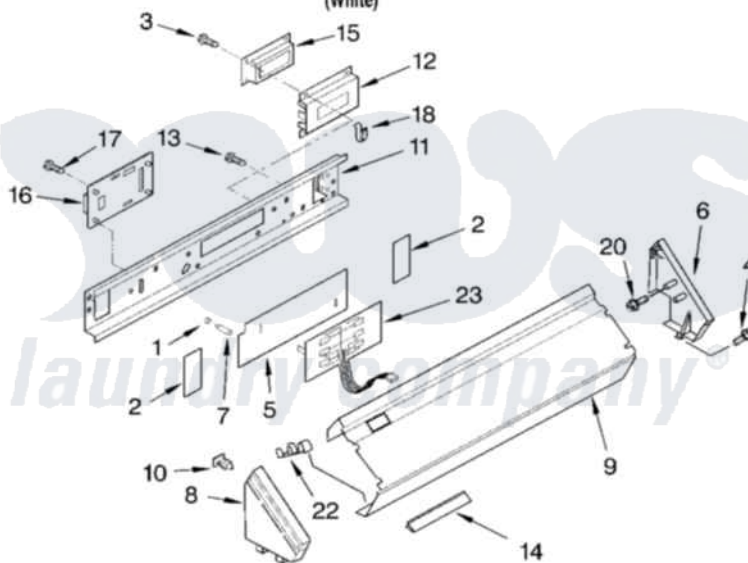

Whirlpool CAP2761KQ0 03 - CONTROL PANEL

CONTROL PANEL PARTS

For Model: CAP2761KQ0
(White)

8524725

4

Whirlpool [Commercial Whirlpool CAP2761KQ0 Washer Parts](#) Parts Diagram 03 - CONTROL PANEL

[Click on the part number to view part](#)

Item	Original Part Number	Replaced By	Status	Part Description
1	3951768			Cap, Mounting Stud
2	3950775			Backer Plate, Side
3	90767			Screw, 8A X 3/8 HeX Washer Head Tapping
4	8281182			Screw, 8-18 X 1 1/4
5	3950773			Backer Plate
6	8316516	W10096340		Cap, End
7	3950774	3950773		Backer Plate
8	3949734	W10096320		Cap, End
9	8318583			Panel, Control
10	689559			Nut, Push-In
11	3950800			Bracket, Control
12	3949599			Bezel, Display
13	90864	3351614		Screw, Gearcase Cover Mounting
14	686770	686769		Protector, Support
15	3407151			Display, Electronic

16	3407152		Board, Control
17	3393909		Screw, 8-32 X 7/8
18	3363338		Clip
20	97787	W10109200	Screw, Baffle Mounting
22	357572	W10113937	Clip, Grounding
23	3407158		Switch, Membrane