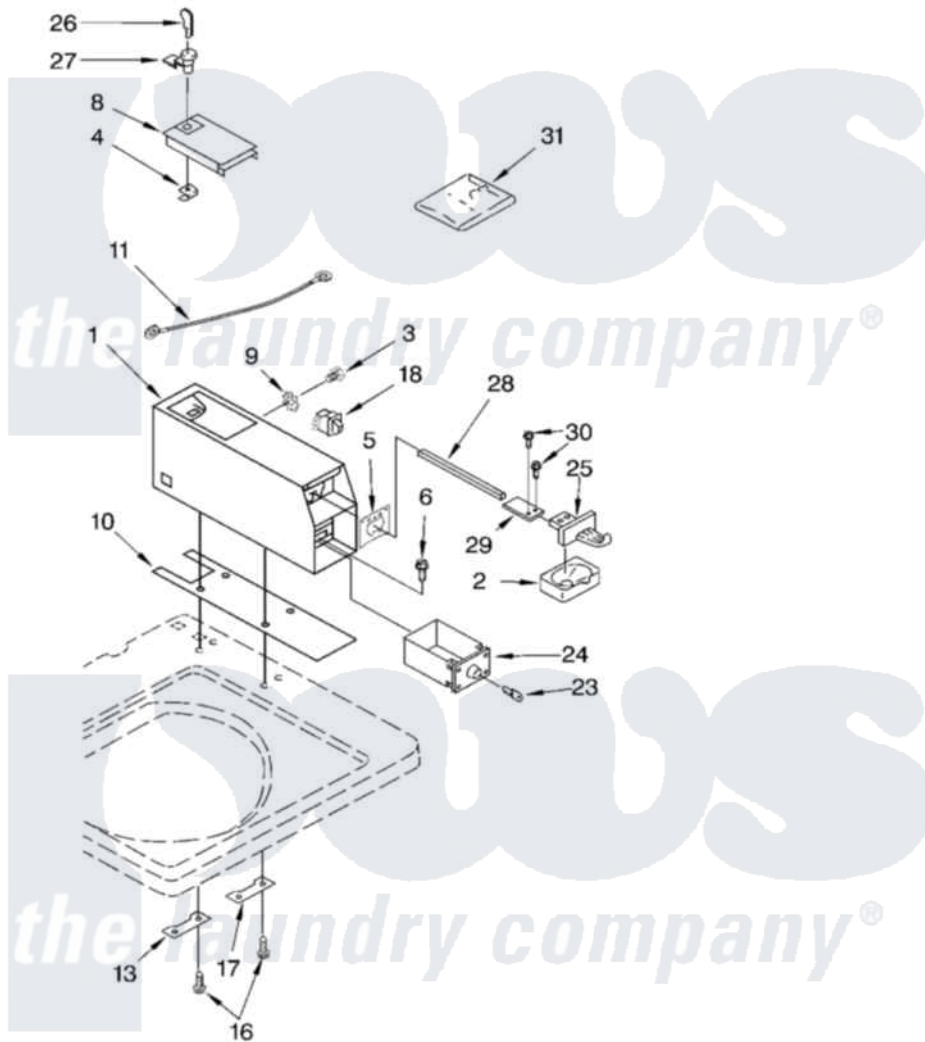

METER CASE PARTS

For Model: CAP2761KQ0
(White)

Illus. Part

Whirlpool [Commercial Whirlpool CAP2761KQ0 Washer Parts](#) Parts Diagram 04 - METER CASE
Click on the part number to view part

Item	Original Part Number	Replaced By	Status	Part Description
1	3406994			Case, Meter
2	385421			Funnel, Coin
3	339805			Screw, 10-32 X 3/16
4	90406			Cage Nut, 5/16-18
5	3954761	279950		Funnel
6	3353994			Bolt, Meter Case Mounting
"	3349065			Bolt, Meter Case Mounting
8	3351136			Service Door Assembly
9	3400900	W10068270		Washer, Lock
10	3954812			Cushion, Meter Case
11	340025	687133		Wire
13	3353813			Plate, Mounting
16	98445			Screw, 10-16 X 3/4
17	3347825	3353813		Plate, Mounting
18	3402784			Switch, Service Diagnostic
23				Not Available

24	8316525	4396671	Box
25	8316520		Slide Mechanism Inserts
"	8316264	4396666	Insert
"	8316265	4396667	Insert
26	W10123497		Fascia, Disp
27	8316526	4396668	Lock-Cam
28	8318517	8576635	Bolt
29	8316522		Extension
30	3400086		Screw, 10-32 X 3/8
31	8316524	4396670	Kit