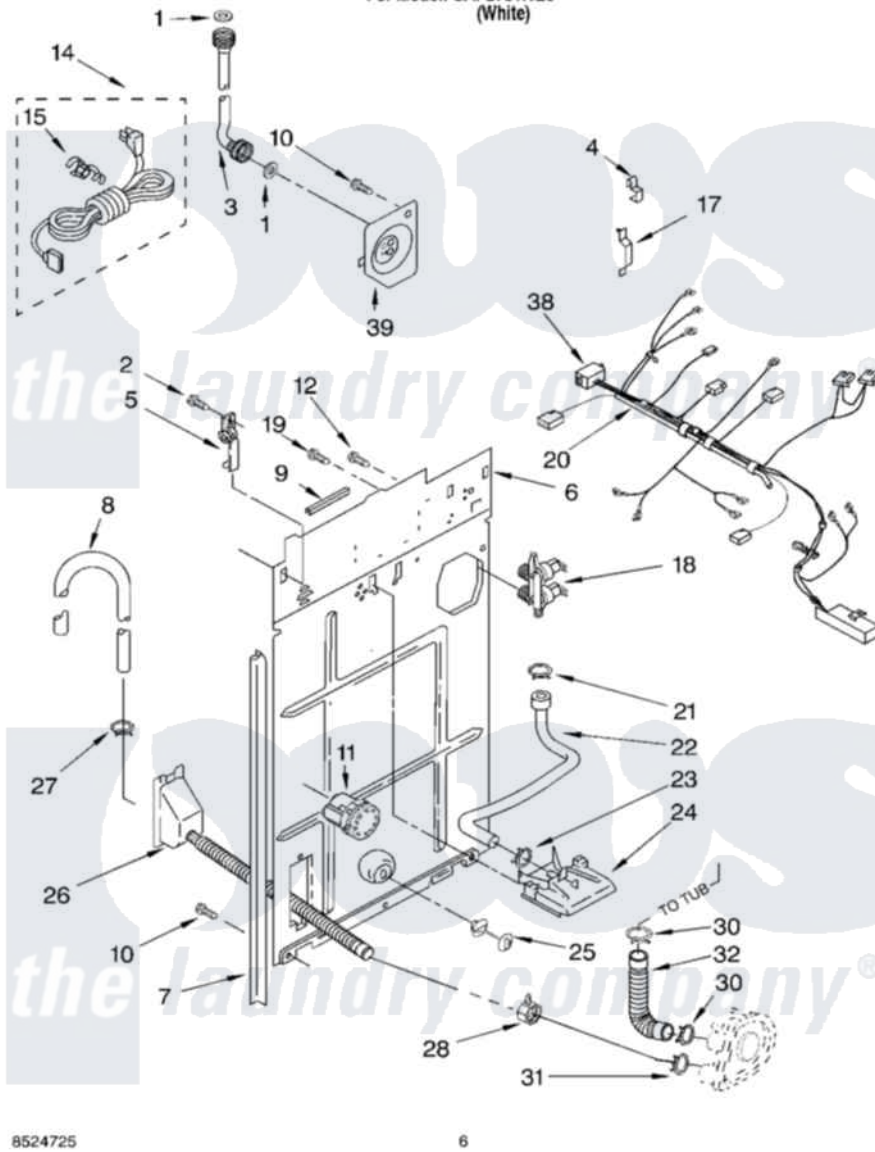

Whirlpool CAP2761KQ0 05 - REAR PANEL

REAR PANEL PARTS

For Model: CAP2761KQ0
(White)

8524725

6

Whirlpool [Commercial Whirlpool CAP2761KQ0 Washer Parts](#) Parts Diagram 05 - REAR PANEL
Click on the part number to view part

Item	Original Part Number	Replaced By	Status	Part Description
1	16123			Washer Inlet-Hose Miscellaneous Parts Must be Ordered Separately.
2	3390647	488729		Screw
3	3949380			Hose, Water Inlet
"	3949381			Hose, Water Inlet
4	8282518			Clip, Harness
5	387402			Hinge
6	8312721	285929		Panel-Rear
7	3354204	62747		Pad, Rear Panel
8	96743			Hose, Drain
"	661577	285666		Hose
"	3357090	285702		Hose
9	303294	3367669		Protector, Edge
10	62863	3390631		Screw, 10-16 X 3/8
11	3952720	W10339019		Switch-WL
12	3351614			Screw, Gearcase Cover

12	3331014		Mounting
14	3359548	285928	Cord-Power
15	63848	285777	Relief-Str
17	8054658		Clip, Harness
18	3952164	285805	Valve-Inlet
19	9740848		Screw, Mixing Valve Mounting
20	3363655	353244	Hose, Pressure Switch
21	370451	596669	Clamp, Manifold
22	62662	3357328	Hose, Vacuum Break
23	371503	596669	Clamp, Manifold
24	3347034		Break, Vacuum
25	8519200		Support, Rear Panel
26	8317940	W10358149	Drain Hose Assembly
27	3366912	356138	Clamp, Hose
28	3976395		Restraint, Hose
30	3363366	616099	Clamp
31	8317496	285655	Clamp, Hose
32	3951449	285871	Hose
38	3955493		Harness, Wiring
39	3347682	285930	Plate