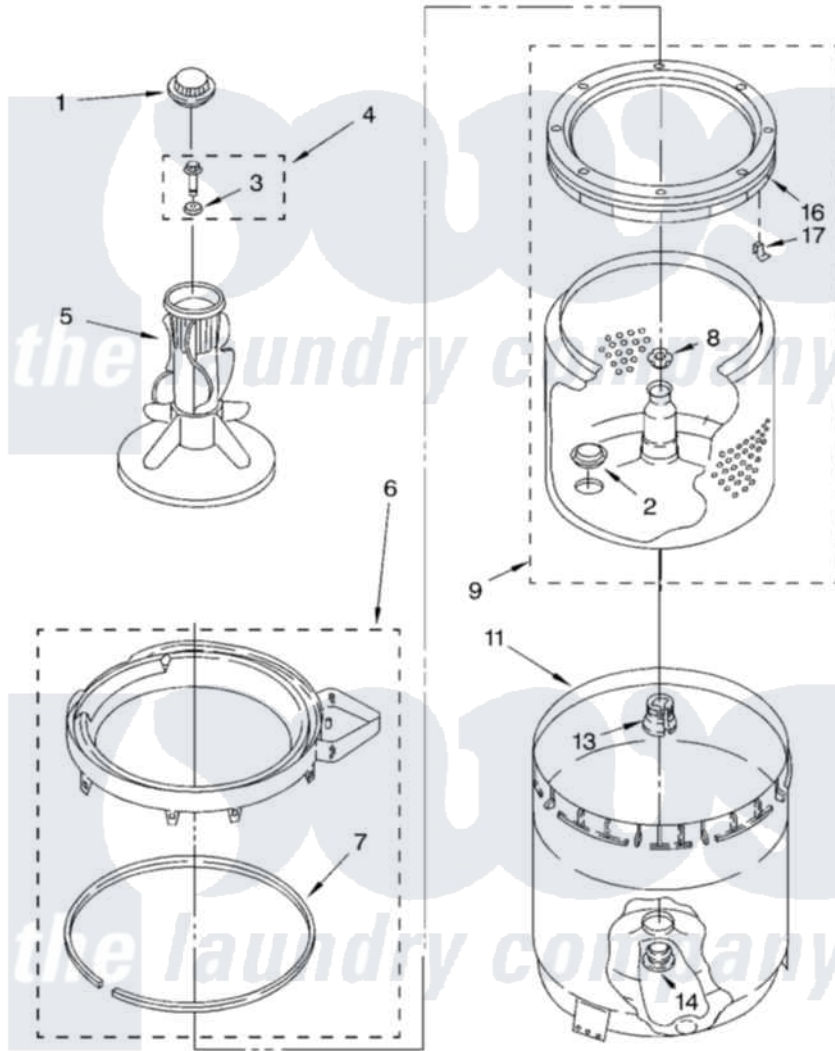

Whirlpool CAP2761KQ0 06 - AGITATOR, BASKET AND TUB

AGITATOR, BASKET AND TUB PARTS

For Model: CAP2761KQ0
(White)

8524725

8

Whirlpool [Commercial Whirlpool CAP2761KQ0 Washer Parts](#) Parts Diagram 06 - AGITATOR, BASKET AND TUB
Click on the part number to view part

Item	Original Part Number	Replaced By	Status	Part Description
1	3355758			Cap, Agitator
2	3352284	285630		Plug
3	3949550			Washer
4	358237			Screw And Washer
5	3350151	285622		Agitator
6	3360611			Tub Ring And Gasket Assembly
7	3359586			Gasket, Tub Ring
8	21366			Nut, Spanner
9	8271650	3956207		Basket And Balance Ring
11	63125			Tub
13	389140			Tub Block, Basket Drive
14	383727			Gasket, Centerpod
16	387868	3956205		Balance Ring
17	8519815			Clip, Balance Ring