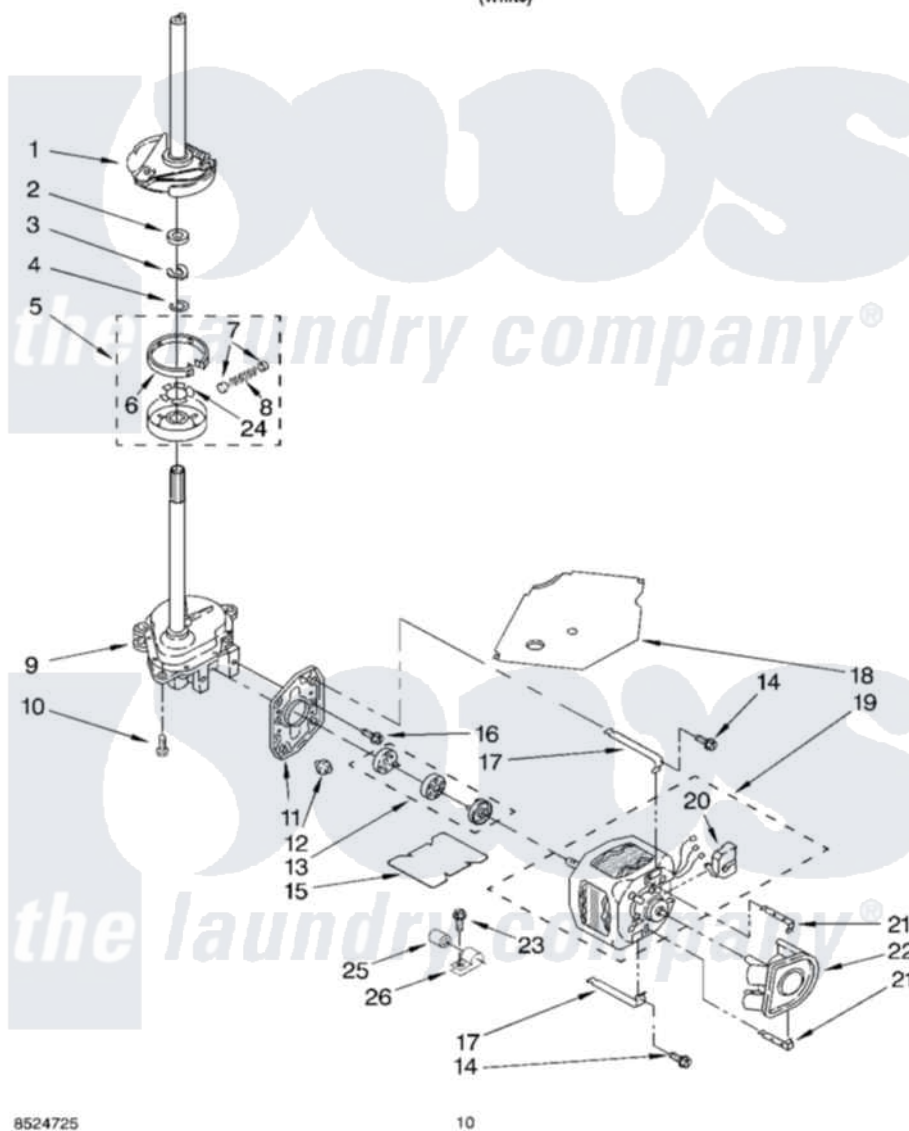

Whirlpool CAP2761KQ0 07 - BRAKE, CLUTCH, GEARCASE, MOTOR AND PUMP PARTS

BRAKE, CLUTCH, GEARCASE, MOTOR AND PUMP PARTS

For Model: CAP2761KQ0
(White)

8524725

10

Whirlpool [Commercial Whirlpool CAP2761KQ0 Washer Parts](#) Parts Diagram 07 - BRAKE, CLUTCH, GEARCASE, MOTOR AND PUMP

[Click on the part number to view part](#)

Item	Original Part Number	Replaced By	Status	Part Description
1	388951	285792		Basketdrive
2	63292			Washer, Spin Tube Thrust
3	62697	W10080230		Ring, Spin Tube Support
4	63283	285353		Ring
5	3951311	285785		Clutch
6	3951308	285790		Lining
7	62646			Cap, Clutch Spring
8	3946792			Spring And Damper Assembly
9	3360630	3360629		Gearcase
10	3357334	3400516		Screw Anti-Rattle
11	62611			Plate, Motor Mount To Gearcase
12	62691			Grommet, Motor
13	285852	285852A		Coupling
14	3387485	273556		Screw, 10-16 X 5/8

15	3946532		Shield, Motor
16	3400516		Screw Anti-Rattle
17	3349637	W10086010	Retainer, Motor
18	3362089		Shield, Tub To Motor
19	661599	661600	Motor, Main Drive
20	62850	8529896	Switch, Main Drive Motor
21	62700	8546127	Retainer, Pump
22	3363394		Pump
23	62863	3390631	Screw, 10-16 X 3/8
24	3355454		Clip, Main Drive
25	661606	8572717	Capacitor, Motor Start
26	357030		Clamp, Capacitor