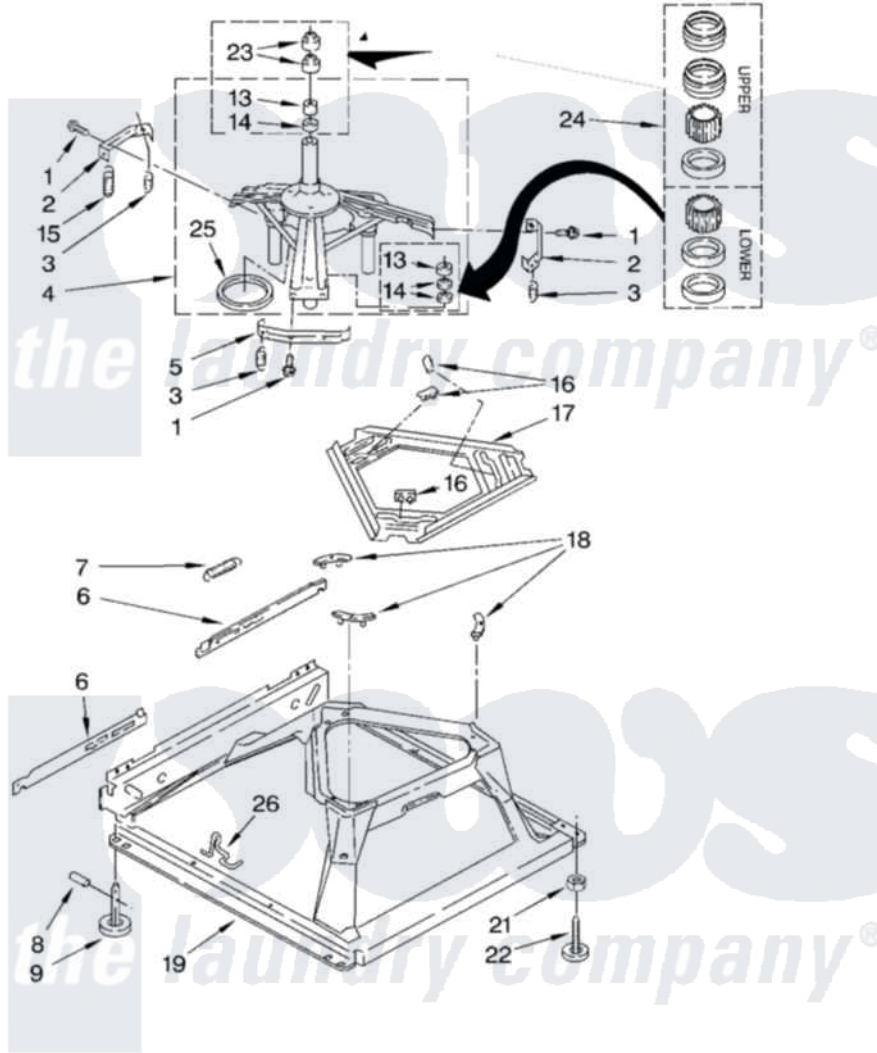

Whirlpool CAP2761KQ0 08 - MACHINE BASE

MACHINE BASE PARTS

For Model: CAP2761KQ0
(White)

11

8524725

Whirlpool [Commercial Whirlpool CAP2761KQ0 Washer Parts](#) Parts Diagram 08 - MACHINE BASE
Click on the part number to view part

Item	Original Part Number	Replaced By	Status	Part Description
1	3400076			Screw, Bracket Mounting
2	64067			Bracket, Spring Outer
3	63907			Spring, Suspension
4	3362087	280184		Support
5	64065			Bracket, Spring Outer
6	63466			Link, Leveling Mechanism
7	62597	8316845		Spring
8	62837			Pin, Knurled
9	62596	285244		Feet-Leveling
13	3347047	8546455		Bearing, Centerpost
14	357409	359449		Seal, Agitator Shaft
15	388492	W10250667		Spring, Counterweight
16	62568	285219		Pad
17	3946509			Plate, Suspension
18	3363660	285744		Pad
19	3946512	285771		Base

21	3359452		Nut, Lock
22	389102	W10001130	Foot, Leveling
23	356934	8577376	Seal, Centerpost
24	285203		Centerpost Bearing Kit
25	63134		Ring, Sound Deadening
26	63806	W10145155	Retainer, Suspension Spring