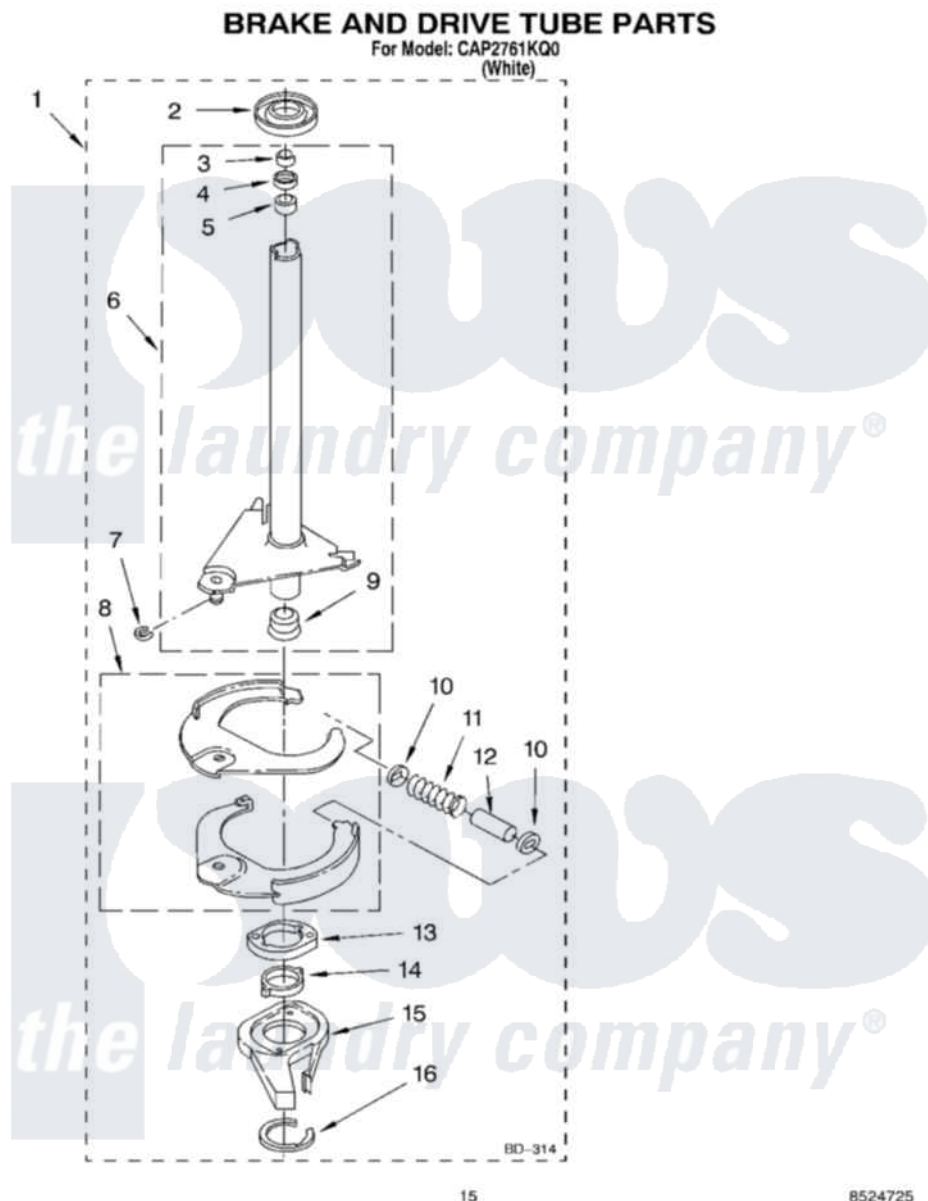

Whirlpool CAP2761KQ0 11 - BRAKE AND DRIVE TUBE

15

8524725

Whirlpool [Commercial Whirlpool CAP2761KQ0 Washer Parts](#) Parts Diagram 11 - BRAKE AND DRIVE TUBE
Click on the part number to view part

Item	Original Part Number	Replaced By	Status	Part Description
1	388951	285792		Basketdrive
2	62658			Ring, Thrust
3	91939			Seal, Shaft
4	356427			Seal, Spin Pinion
5	356937			Spacer, Drive Tube
6	64027	64208		Tube-Spin
7	64035	W10083190		Ring, Retaining
8	64232	285438		Shoe-Brake
9	62703	8546462		"T" Bearing, Spin Tube
10	62648	285658		Sleeve
11	62647		Not Available	Spring, Brake
12	62909	285658		Sleeve
13	63023	8546461		Cam, Brake Release
14	63022			Sleeve, Cam
15	64194	285790		Lining
16	90368	W10083200		Ring, Retaining