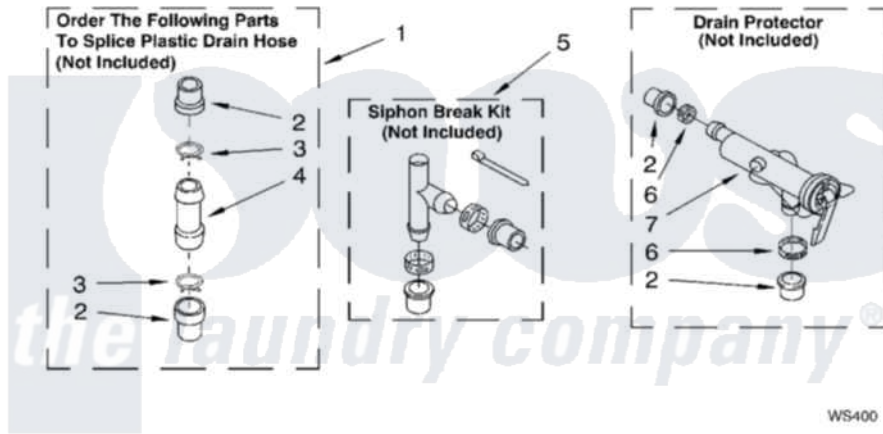

Whirlpool CAP2762JQ0 12 - WATER SYSTEM

WATER SYSTEM PARTS

For Model: CAP2762JQ0
(White)

.8315967

16

[Whirlpool Commercial Whirlpool CAP2762JQ0 Washer Parts](#) Parts Diagram 12 - WATER SYSTEM
Click on the part number to view part

Item	Original Part Number	Replaced By	Status	Part Description
1			Not Available	
2	285321			Water System Parts
3	370447	285655		Clamp, Hose
4	16272			Connector, Straight
5	285320			Water System Parts
6	65349	285655		Clamp, Hose
7	367031			Water System Parts