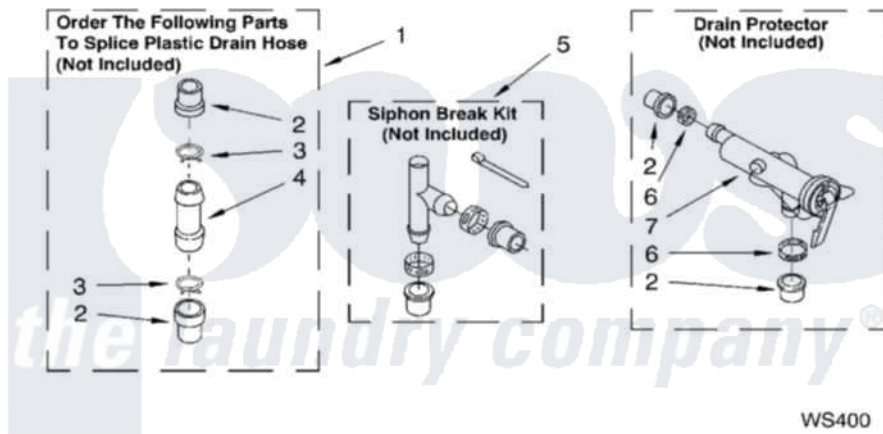

Whirlpool CAP2762MQ0 11 - WATER SYSTEM PARTS

WATER SYSTEM PARTS

For Model: CAP2762MQ0
(White)

8316487

16

Whirlpool [Commercial Whirlpool CAP2762MQ0 Washer Parts](#) Parts Diagram 11 - WATER SYSTEM PARTS
Click on the part number to view part

Item	Original Part Number	Replaced By	Status	Part Description
1	285442			Water System Parts
2	285321			Water System Parts
3	370447	285655		Clamp, Hose
4	16272			Connector, Straight
5	285320			Water System Parts
6	65349	285655		Clamp, Hose
7	367031			Water System Parts