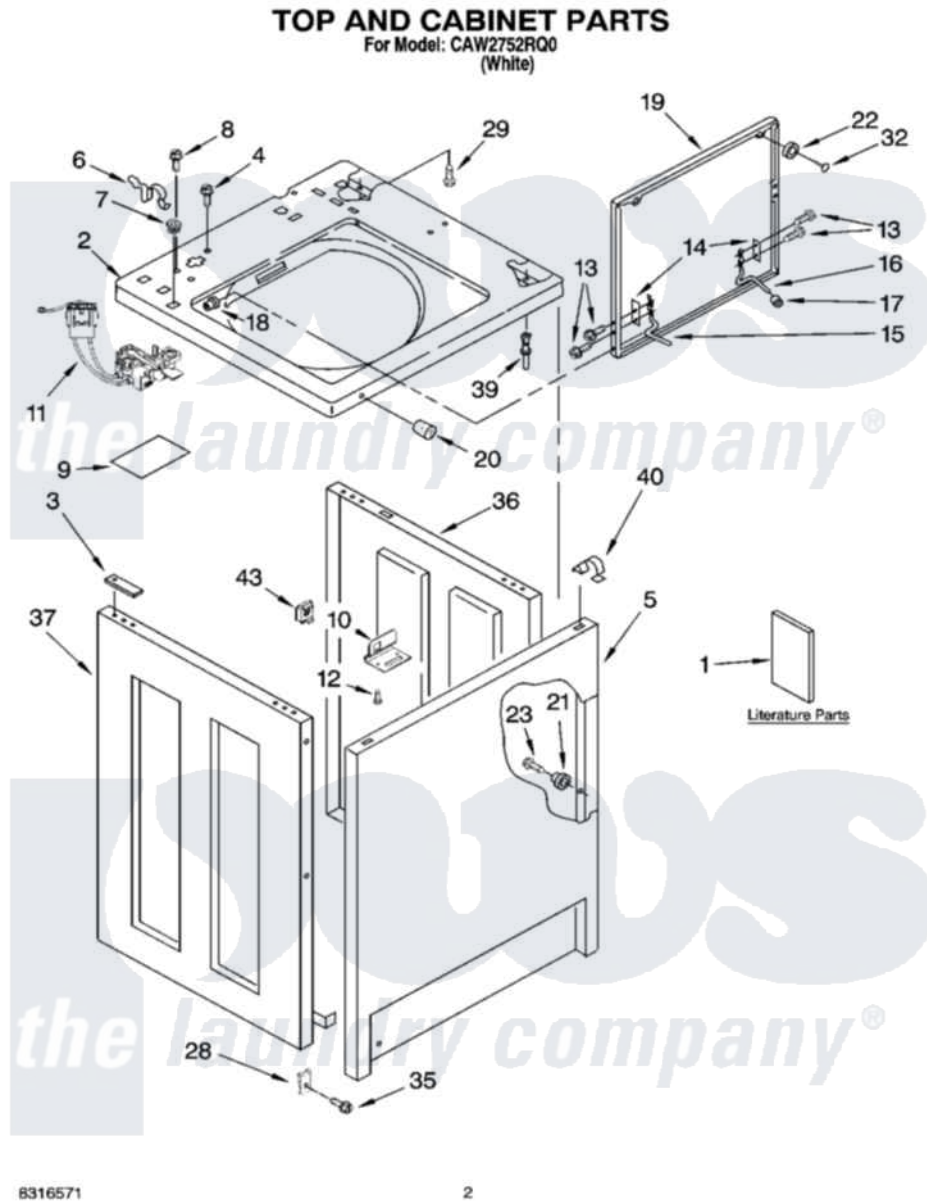

# Whirlpool CAW2752RQ0 01 - TOP AND CABINET PARTS

Whirlpool Commercial Whirlpool CAW2752RQ0 Washer Parts Parts Diagram 01 - TOP AND CABINET PARTS  
Click on the part number to view part

Item	Original Part Number	Replaced By	Status	Part Description
1	8524739		Not Available	Installation Instructions
"	<a href="#">8316532</a>			Installation Instructions Coin Kit
"	<a href="#">8575005</a>			Wiring Diagram
"	<a href="#">8316571</a>			Repair Parts List
2	<a href="#">8524688</a>			Top
3	<a href="#">3353950</a>			Spacer, Cabinet To Top
4	<a href="#">3351614</a>			Screw, Gearcase Cover Mounting
5	<a href="#">3358500</a>			Panel, Front
6	<a href="#">62780</a>			Clip, Top And Cabinet And Rear Panel
7	<a href="#">358473</a>			Nut, Push-In
8	<a href="#">3400611</a>			Screw And Washer, Lid Switch
9	<a href="#">3953152</a>			Shield, Pressure Switch
10	<a href="#">3353948</a>			Bracket, Lock
11	<a href="#">8054980</a>			Switch, Lid

12	<a href="#">63554</a>		Rivet
13	355274	<a href="#">W10119828</a>	Screw, Lid Hinge Mounting
14	<a href="#">21097</a>		Pad, Lid Hinge
15	<a href="#">8524784</a>		Hinge, Lid
16	<a href="#">54583</a>		Hinge, Lid
17	<a href="#">19119</a>		Bumper, Lid Hinge
18	<a href="#">21258</a>		Bearing, Lid Hinge
19	8316257	<a href="#">W10193854W10193854</a>	Lid
20	<a href="#">387371</a>		Lock, Plug Also Available
21	<a href="#">3353812</a>		Locator
22	<a href="#">356908</a>		Bumper, Lid
23	718258	<a href="#">9741232</a>	Screw, 8-18 X 5/8
28	<a href="#">W10004930</a>		Clip, U-Bend
29	<a href="#">3353993</a>		Screw 10-16 X .690
32	<a href="#">356907</a>		Rivet, Plastic
35	3393258	<a href="#">3373329D</a>	Screw
36	<a href="#">3976380</a>		Panel, Right Hand
37	<a href="#">3976382</a>		Panel, Left Hand
39	<a href="#">3353949</a>		Pin, Locator
40	<a href="#">18776</a>		Lock, Front Top
43	<a href="#">90406</a>		Cage Nut, 5/16-18