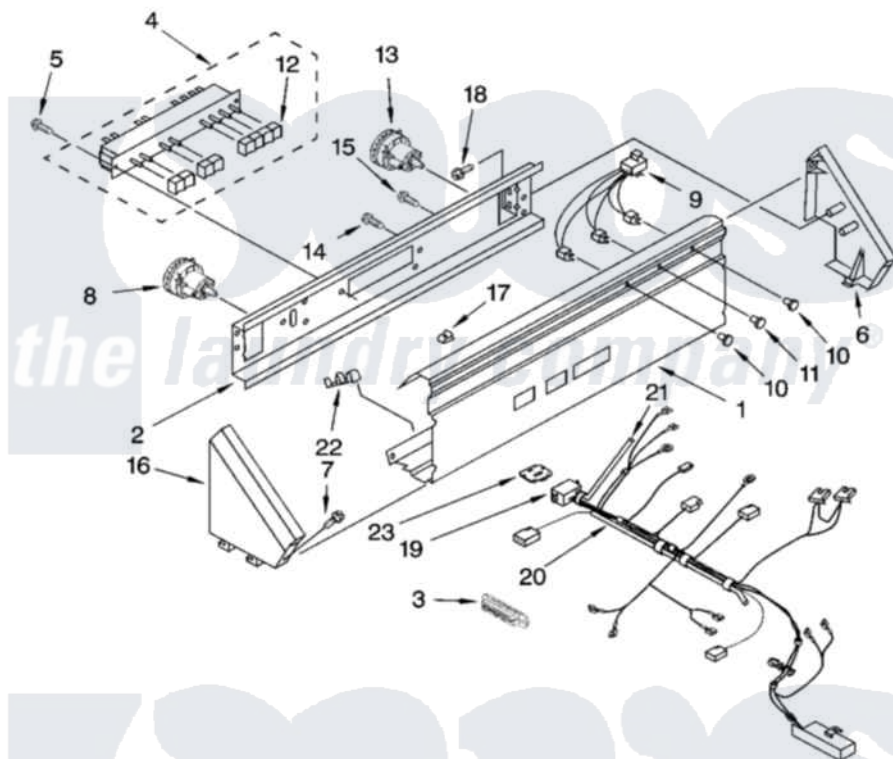

# Whirlpool CAW2752RQ0 02 - CONTROL PANEL PARTS

## CONTROL PANEL PARTS

For Model: CAW2752RQ0  
(White)

8316571

4

Whirlpool [Commercial Whirlpool CAW2752RQ0 Washer Parts](#) Parts Diagram 02 - CONTROL PANEL PARTS  
Click on the part number to view part

Item	Original Part Number	Replaced By	Status	Part Description
1	<a href="#">8576769</a>			Panel, Console
2	<a href="#">3978858</a>			Bracket, Control
3	<a href="#">3349494</a>			Connector, Etc
4	<a href="#">3954774</a>			Switch, Cycle Selector
5	<a href="#">3390646</a>	<a href="#">W10139210</a>		Screw, 8-18 X 5/16
6	<a href="#">3949740</a>			End Cap
7	<a href="#">8281182</a>			Screw, 8-18 X 1 1/4
8	8573825	<a href="#">W10351806</a>		Switch-WL
9	<a href="#">3352457</a>			Lights, Indicator
10	<a href="#">3348109</a>			Lens Light
11	<a href="#">3348110</a>			Lens, Yellow
12	<a href="#">8316433</a>			Pushbutton
13	8524802	<a href="#">W10339319</a>		Switch-WL
14	<a href="#">3400073</a>			Screw, Ground
15	<a href="#">90767</a>			Screw, 8A X 3/8 HeX Washer Head Tapping
16	<a href="#">3949734</a>	<a href="#">W10096320</a>		Cap, End

17	<a href="#">689559</a>		Nut, Push-In
18	97787	<a href="#">W10109200</a>	Screw, Baffle Mounting
19	<a href="#">3957378</a>		Harness, Wiring
20	8524801	<a href="#">353244</a>	Hose, Pressure Switch
21	8524791	<a href="#">353244</a>	Hose, Pressure Switch
22	357572	<a href="#">W10113937</a>	Clip, Grounding
23	3955787	<a href="#">3955728</a>	Control, Etc