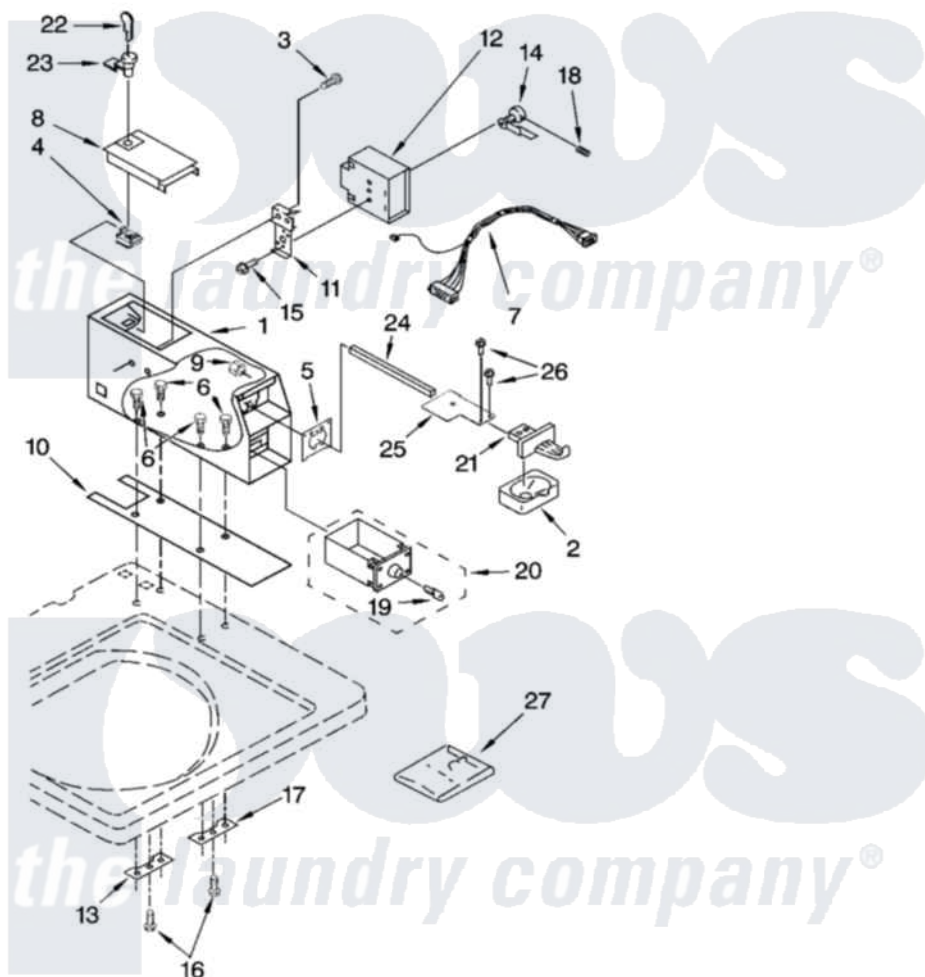

METER CASE PARTS

For Model: CAW2752RQ0
(White)

Whirlpool [Commercial Whirlpool CAW2752RQ0 Washer Parts](#) Parts Diagram 03 - METER CASE PARTS

[Click on the part number to view part](#)

Item	Original Part Number	Replaced By	Status	Part Description
1	3406994			Case, Meter
2	385421			Funnel, Coin
3	339805			Screw, 10-32 X 3/16
4	90406			Cage Nut, 5/16-18
5	3954761	279950		Funnel
6	3353994			Bolt, Meter Case Mounting
"	3349065			Bolt, Meter Case Mounting
7	3955640			Wire Harness, Timer
8	3351136			Service Door Assembly
9	3400029			Nut, Adapter Plate
10	3954812			Cushion, Meter Case
11	385575			Bracket, Timer
12	8575004			Timer, 60 Hz
13	3353813			Plate, Mounting
14	385571			Clutch, Timer
"	354987			Ring, Retaining

15	3400064		Screw, Timer Mounting
16	98445		Screw, 10-16 X 3/4
17	3347825	3353813	Plate, Mounting
18	98654	8533976	Set Screw
19	BLANK	Not Available	Key, Money Box
20	8316525	4396671	Box
21	8316520		Slide Mechanism Inserts
22	358288	4396669	Key
23	8316526	4396668	Lock-Cam
24	8318517	8576635	Bolt
25	8316522		Extension
26	3400086		Screw, 10-32 X 3/8
27	8316524	4396670	Kit