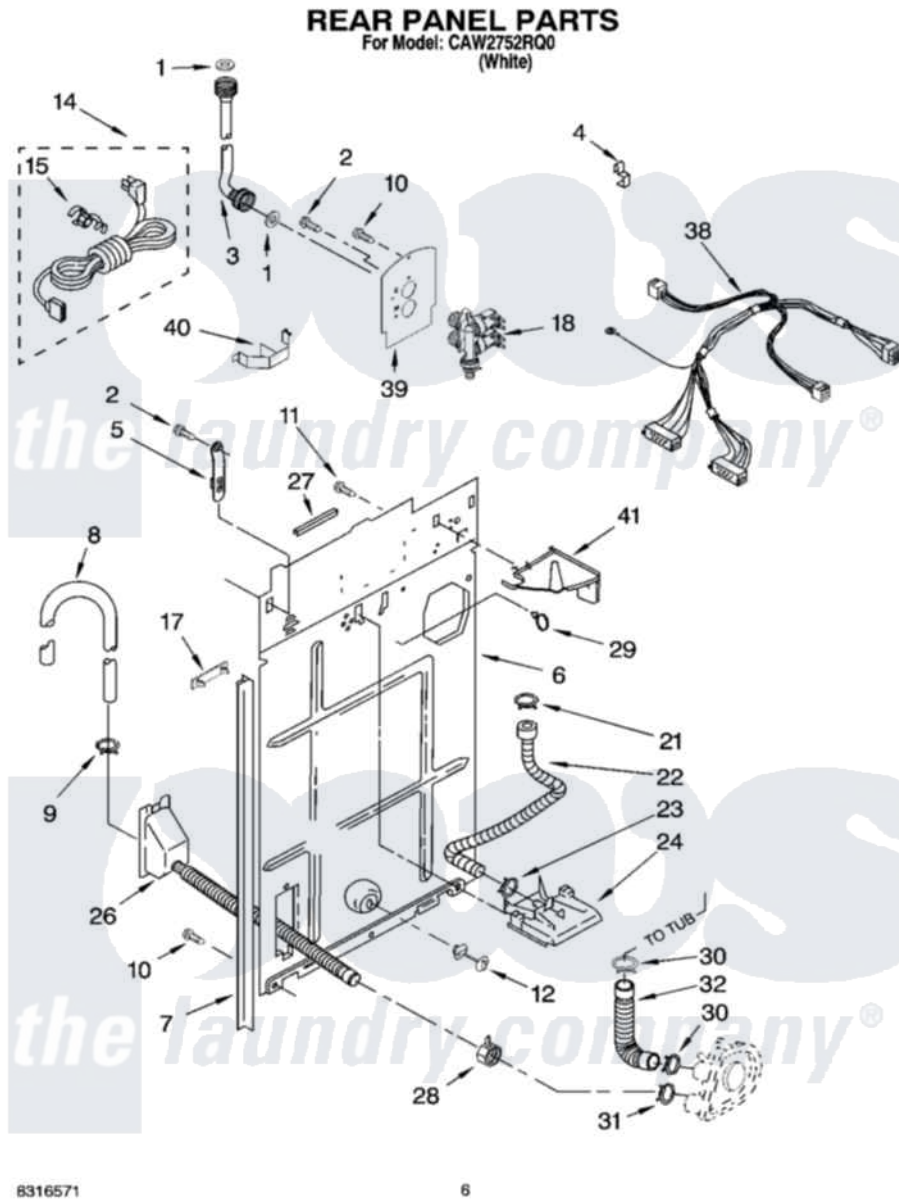

Whirlpool CAW2752RQ0 04 - REAR PANEL PARTS

Whirlpool [Commercial Whirlpool CAW2752RQ0 Washer Parts](#) Parts Diagram 04 - REAR PANEL PARTS
Click on the part number to view part

Item	Original Part Number	Replaced By	Status	Part Description
1	3976300	16123		Washer Inlet-Hose Miscellaneous Parts Must be Ordered Separately.
2	9740848			Screw, Mixing Valve Mounting
3	3949380			Hose, Water Inlet
"	3949381			Hose, Water Inlet
4	8282518			Clip, Harness
5	8568314			Strap, Console
6	8541649	285929		Panel-Rear
7	3354204	62747		Pad, Rear Panel
8	96743			Hose, Drain
"	661577	285666		Hose
"	3357090	285702		Hose
9	371507	371502		Clamp, Hose
10	62863	3390631		Screw, 10-16 X 3/8
11	3351614			Screw, Gearcase Cover Mounting

12	8519200		Support, Rear Panel
14	3359548	285928	Cord-Power
15	3952821	285777	Relief-Str
17	389379		Retainer, Side To Feature Panel
18	3979347	3979346	Valve, Water Inlet And Thermistor Assembly
21	301958	596669	Clamp, Manifold
22	8317974	8317926	Hose, Vacuum Break
23	370450	596669	Clamp, Manifold
24	387606	3360977	Break-Vac
26	8317940	W10358149	Drain Hose Assembly
27	303294	3367669	Protector, Edge
28	3976395		Restraint, Hose
29	8559320		Restraint, Hose
30	3363366	616099	Clamp
31	3366912	356138	Clamp, Hose
32	3951449	285871	Hose
38	3957379		Harness, Timer
39	8541624	285930	Plate
40	8055003		Clip, Harness And Pressure Switch
41	8539874		Shield, Suds
"	BLANK	Not Available	Following Parts Not Illustrated
"	3954579		Miscellaneous Parts Bag