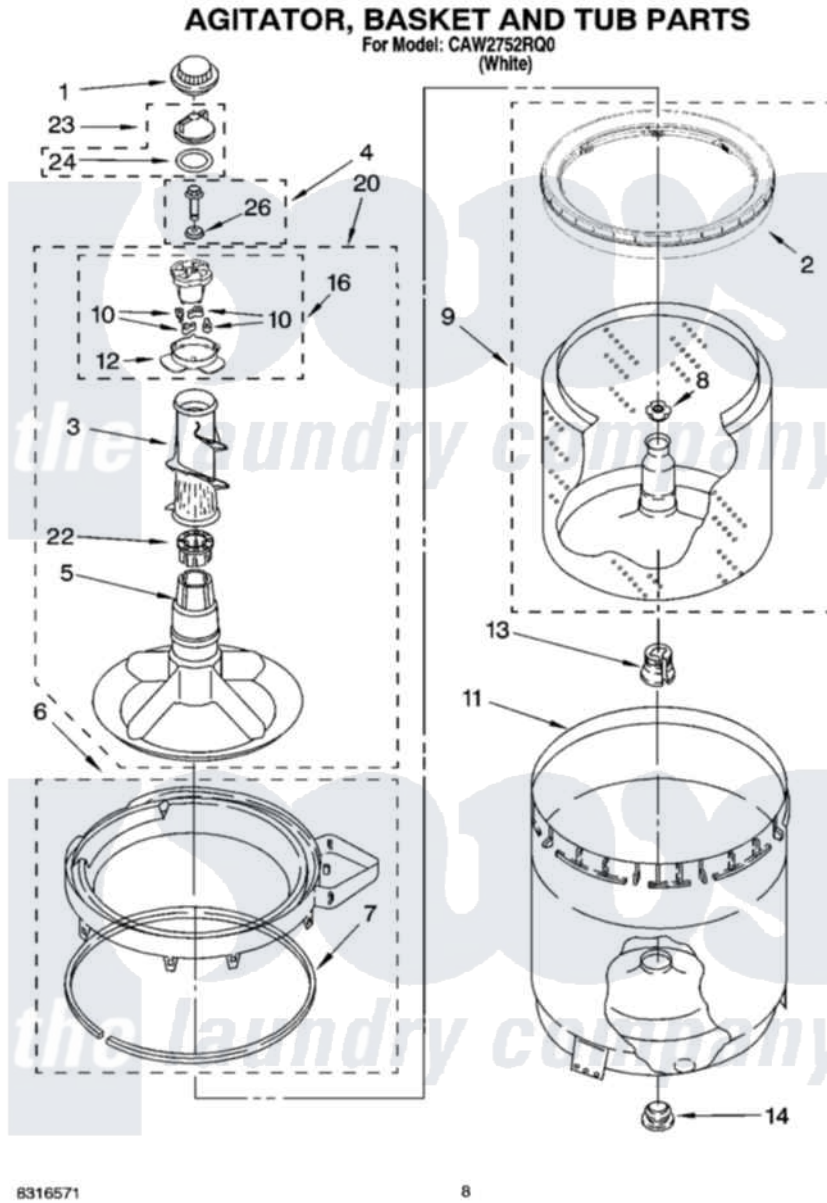

Whirlpool CAW2752RQ0 05 - AGITATOR, BASKET AND TUB PARTS

8316571

8

Whirlpool [Commercial Whirlpool CAW2752RQ0 Washer Parts](#) Parts Diagram 05 - AGITATOR, BASKET AND TUB PARTS

[Click on the part number to view part](#)

Item	Original Part Number	Replaced By	Status	Part Description
1	3355758			Cap, Agitator
2	8519788	387240		Ring, Balance
3	3363003			Mover, Clothes
4	358237			Screw And Washer
5	3347288			Agitator
6	8528150	W10445870		Ring-Tub
7	3976308			Gasket, Tub Ring
8	21366			Nut, Spanner
9	8526017	W10389329		Clothes Container, Assembly
10	3366877	80040		Dog-Agitator
11	63849			Strain Relief, Power Cord
12	3363661			Bearing, Driven Cam
13	389140			Tub Block, Basket Drive
14	383727			Gasket, Centerpodt
16	3363663	285811		Cam-Agitator
20	3946501			Agitator, Assembly