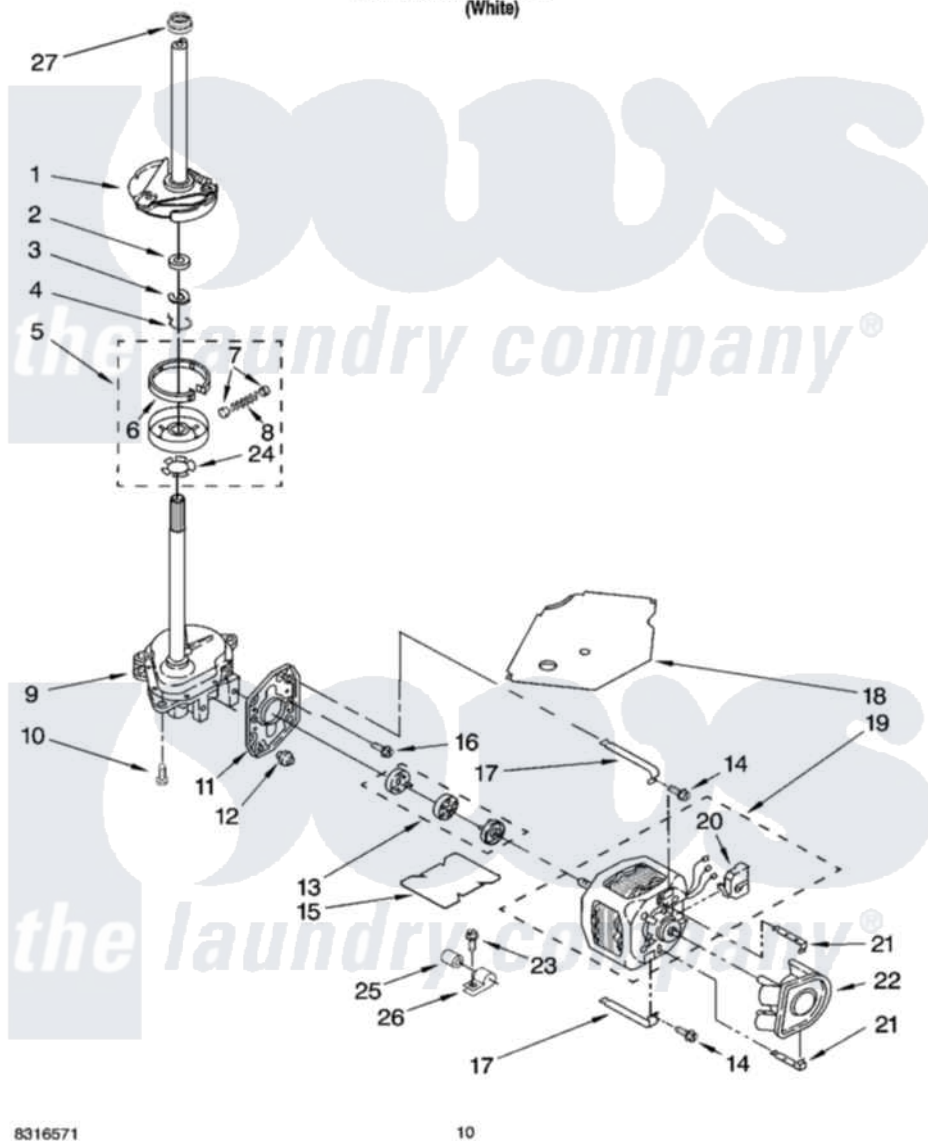

Whirlpool CAW2752RQ0 06 - BRAKE, CLUTCH, GEARCASE, MOTOR AND PUMP PARTS

BRAKE, CLUTCH, GEARCASE, MOTOR AND PUMP PARTS

For Model: CAW2752RQ0
(White)

8316571

10

Whirlpool [Commercial Whirlpool CAW2752RQ0 Washer Parts](#) Parts Diagram 06 - BRAKE, CLUTCH, GEARCASE, MOTOR AND PUMP PARTS
Click on the part number to view part

Item	Original Part Number	Replaced By	Status	Part Description
1	388952	285792		Basketdrive
2	63292			Washer, Spin Tube Thrust
3	62697	W10080230		Ring, Spin Tube Support
4	63283	285353		Ring
5	8299642			Clutch
6	3951993			Band And Lining, Clutch
7	62646			Cap, Clutch Spring
8	8559387			Spring And Damper Assembly
9	3360630	3360629		Gearcase
10	3357334	3400516		Screw Anti-Rattle
11	62611			Plate, Motor Mount To Gearcase
12	62691			Grommet, Motor
13	285852	285852A		Coupling
14	3387485	273556		Screw, 10-16 X 5/8

15	3946532		Shield, Motor
16	3400516		Screw Anti-Rattle
17	3349637	W10086010	Retainer, Motor
18	3362089		Shield, Tub To Motor
19	661600		Motor, Main Drive
20	62850	8529896	Switch, Main Drive Motor
21	8546127		Retainer, Pump
22	3363394		Pump
23	62863	3390631	Screw, 10-16 X 3/8
24	3355454		Clip, Main Drive
25	661606	8572717	Capacitor, Motor Start
26	357030		Clamp, Capacitor
27	91939		Seal, Shaft