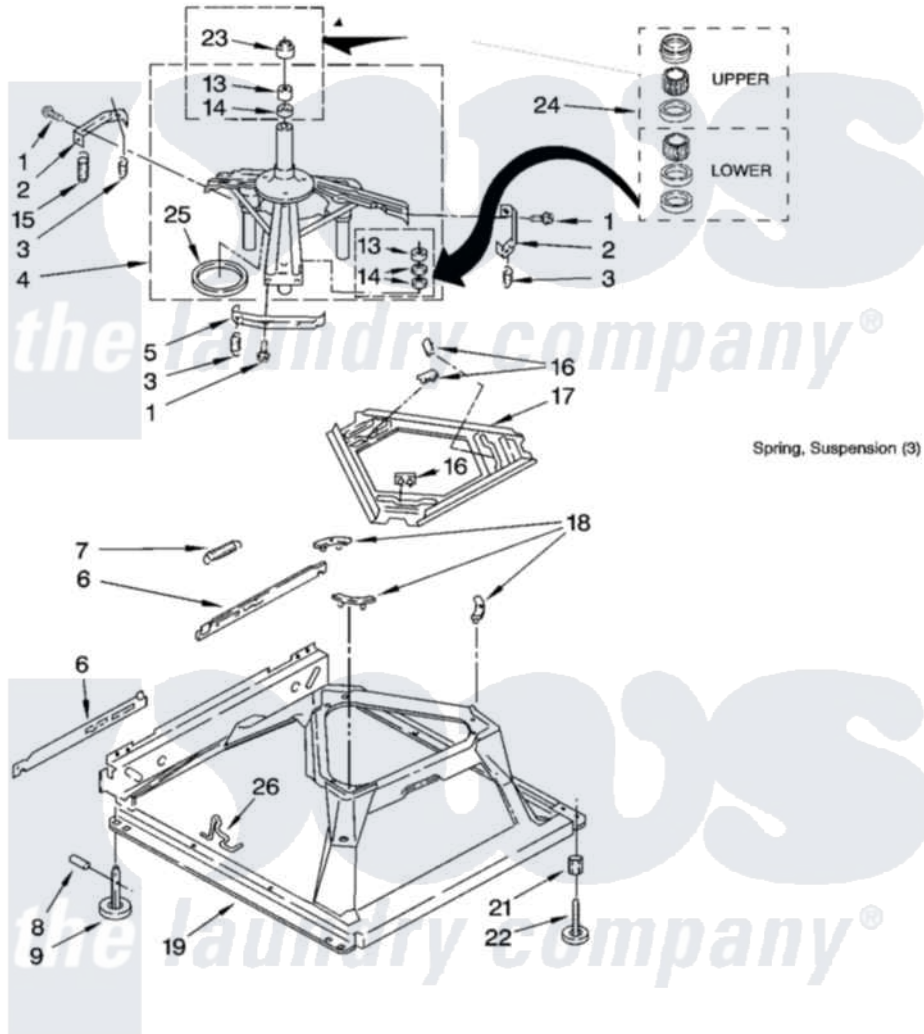

Whirlpool CAW2752RQ0 07 - MACHINE BASE PARTS

MACHINE BASE PARTS

For Model: CAW2752RQ0
(White)

Spring, Suspension (3)

11

8316571

Whirlpool Commercial Whirlpool CAW2752RQ0 Washer Parts Parts Diagram 07 - MACHINE BASE PARTS
Click on the part number to view part

Item	Original Part Number	Replaced By	Status	Part Description
1	3400076			Screw, Bracket Mounting
2	64067			Bracket, Spring Outer
3	63907			Spring, Suspension
4	8575214	280184		Support
5	64065			Bracket, Spring Outer
6	63466			Link, Leveling Mechanism
7	62597	8316845		Spring
8	62837			Pin, Knurled
9	62596	285244		Feet-Leveling
13	8546455			Bearing, Centerpost
14	357409	359449		Seal, Agitator Shaft
15	388492	W10250667		Spring, Counterweight
16	62568	285219		Pad
17	3946509			Plate, Suspension
18	3363660	285744		Pad
19	3946512	285771		Base

21	3359452		Nut, Lock
22	389102	W10001130	Foot, Leveling
23	8577376		Seal, Centerpost
24	285203		Centerpost Bearing Kit
25	63134		Ring, Sound Deadening
26	63806	W10145155	Retainer, Suspension Spring