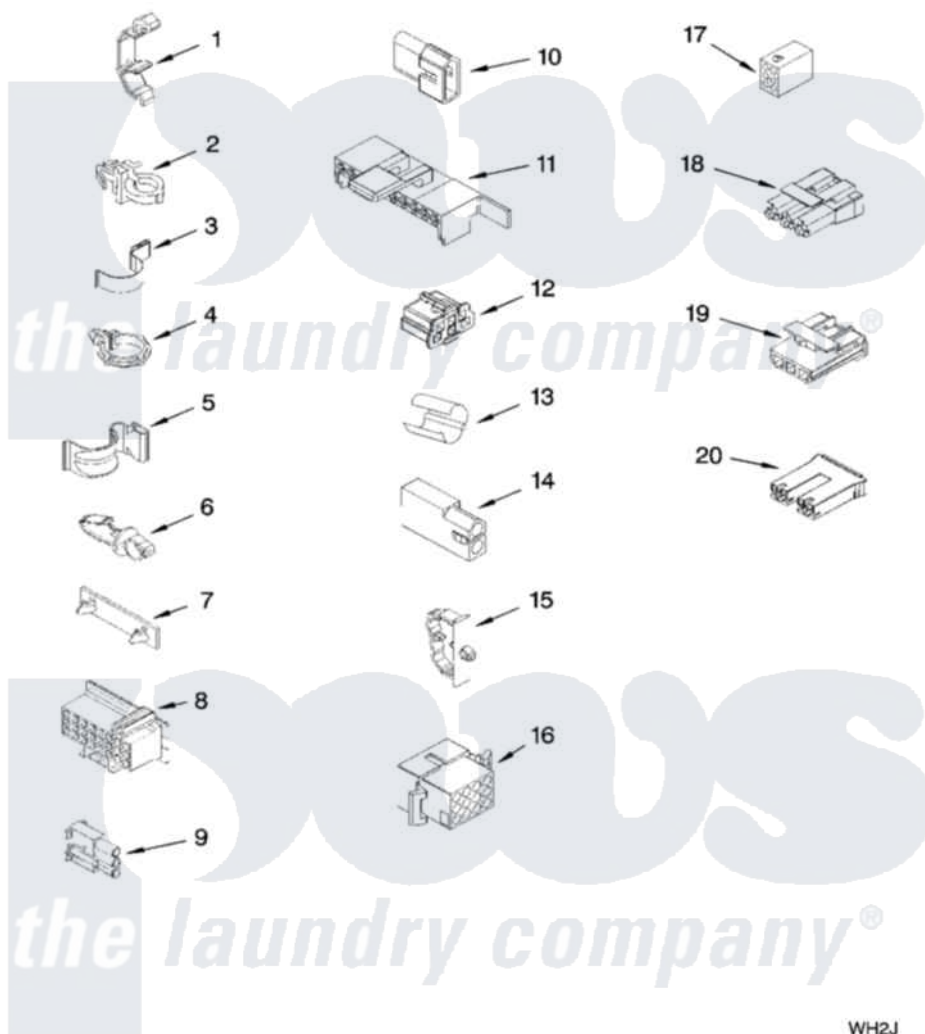

Whirlpool CAW2752RQ0 08 - WIRING HARNESS PARTS

WIRING HARNESS PARTS

For Model: CAW2752RQ0
(White)

8316571

12

WH2J

Whirlpool [Commercial Whirlpool CAW2752RQ0 Washer Parts](#) Parts Diagram 08 - WIRING HARNESS PARTS
Click on the part number to view part

Item	Original Part Number	Replaced By	Status	Part Description
1	3349557			Retainer, Harness
2	388498		Not Available	Clip, Harness
3	3347812	8528351		Clip
4	3352501	8559320		Restraint, Hose
5	90016			Clip, Pressure Switch Hose
6	3390496	8281256		Clip, Harness
7	389379			Retainer, Side To Feature Panel
8	3948614			Disconnect Block
"	352089			Timer, Block Disconnect
9	62889			Receptacle, Terminal
10	353424			Plug, Terminal
11	62505			Block, Disconnect
12	3347243			Block, Disconnect
13	63523			Harness, Protector
14	717252			Receptacle, Terminal
15	3352944			Clip, Harness

16	3390423	Not Available	Block, Disconnect (12-Way) (Timer) (Use Term. 94613)
17	3347730	Not Available	Receptacle, (6-Way) (Use Term. 94613)
18	3948617	2172937	Connector
19	3360056		Connector
20	3354925		Block, Connector
"	3354926		Block, Connector