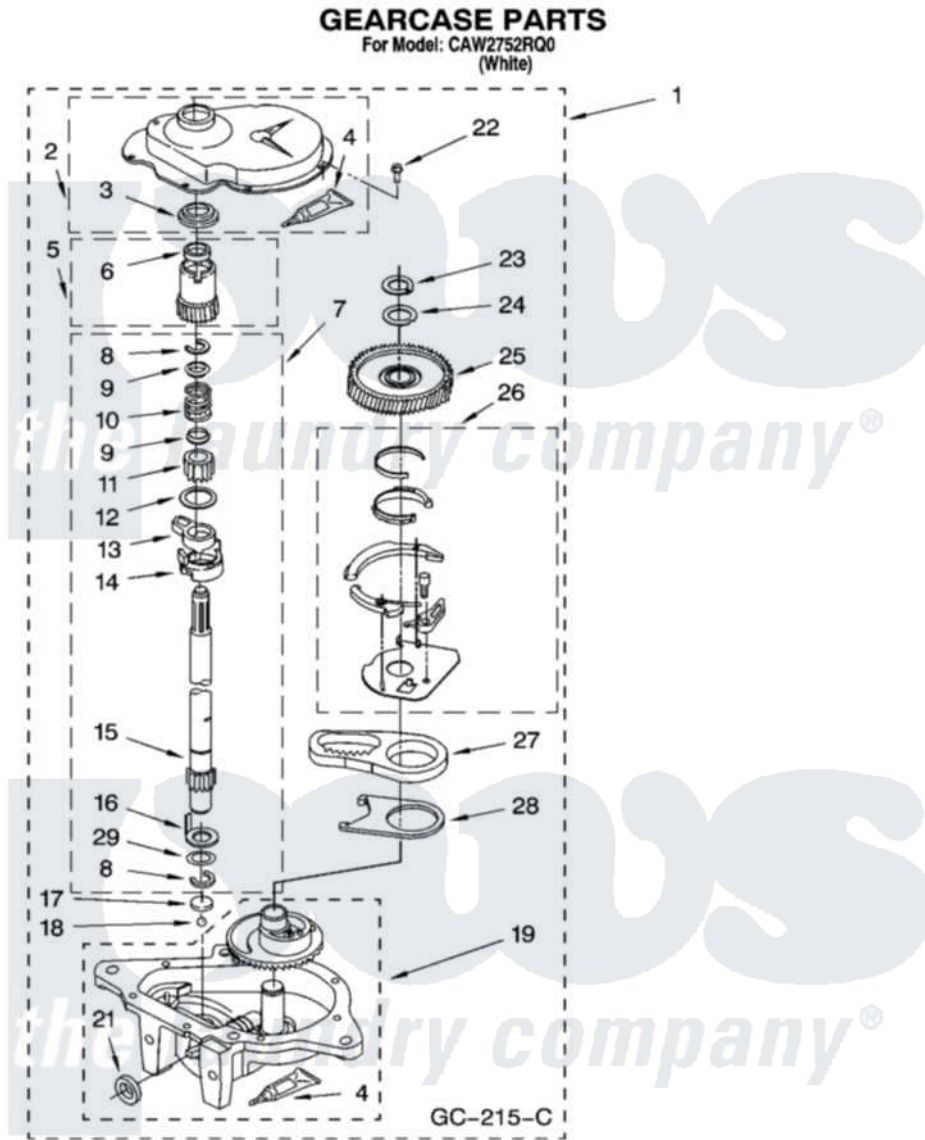

Whirlpool CAW2752RQ0 10 - GEARCASE PARTS

15

8316571

Whirlpool [Commercial Whirlpool CAW2752RQ0 Washer Parts](#) Parts Diagram 10 - GEARCASE PARTS
Click on the part number to view part

Item	Original Part Number	Replaced By	Status	Part Description
1	3360630	3360629		Gearcase
2	285202			Cover, Gearcase
3	3349985			Seal, Gearcase Cover
4	285195			Sealer Sealer, Gasket
5	63320	285362		Gear and Pinion
6	356427			Seal, Spin Pinion
7	389387			Shaft, Agitator
8	90369		Not Available	Ring, Retaining (2)
9	62677			Retainer, Spring
10	62676			Spring, Agitator
11	63273	285509		Shaft, Agitator
12	62619			Washer, Agitator Gear
13	62580	285206		Cam-Agitator
14	62581	285206		Cam-Agitator
15	285509			Shaft, Agitator
16	62618			Washer, Cam Thrust

17	16018	285205	Bearing
18	85529	285205	Bearing
19	389230	285515	Gearcase
21	285352		Seal Kit, Thrust Plug
22	3351614		Screw, Gearcase Cover Mounting
23	3362552	285765	Ring-Retr
24	285735	285766	Washer Kit, Thrust
25	62570	285362	Gear and Pinon
26	388253	999516	Shelf-Glas
27	3349296	8546456	Rack, Connecting
28	62621		Actuator, Shift
29	388815		Washer, Intermediate 1 3976263 Miscellaneous Parts Bag 2 3976300 Washer, Inlet Hose 3 3366913 Clamp, Hose