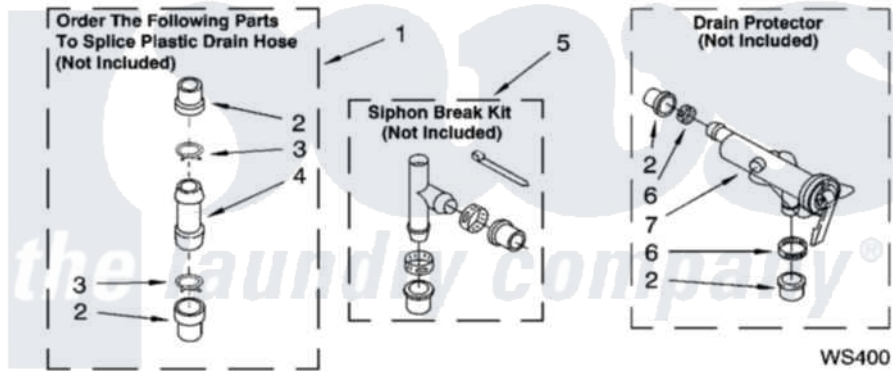

**Whirlpool CAW2752RQ0 11 - WATER SYSTEM PARTS, OPTIONAL PARTS  
(NOT INCLUDED)**

**WATER SYSTEM PARTS**  
For Model: CAW2752RQ0  
(White)

8316571

16

Whirlpool [Commercial Whirlpool CAW2752RQ0 Washer Parts](#) Parts Diagram 11 - WATER SYSTEM PARTS,  
OPTIONAL PARTS (NOT INCLUDED)  
Click on the part number to view part

Item	Original Part Number	Replaced By	Status	Part Description
1	<a href="#">285442</a>			Water System Parts
2	<a href="#">285321</a>			Water System Parts
3	370447	<a href="#">285655</a>		Clamp, Hose
4	<a href="#">16272</a>			Connector, Straight
5	<a href="#">285320</a>			Water System Parts
6	65349	<a href="#">285655</a>		Clamp, Hose
7	<a href="#">367031</a>			Water System Parts
	<a href="#">72017</a>			Paint, Touch-Up
"	<a href="#">350938</a>			Paint, Pressurized Spray B
"	<a href="#">350930</a>			Paint, Pressurized Spray B
"	<a href="#">799344</a>			Paint, Touch-Up )
"	BLANK		Not Available	OIL
"	<a href="#">350572</a>			Oil
"	<a href="#">W10148396</a>			Ad-145 Top
"	<a href="#">285208</a>			Lubricant