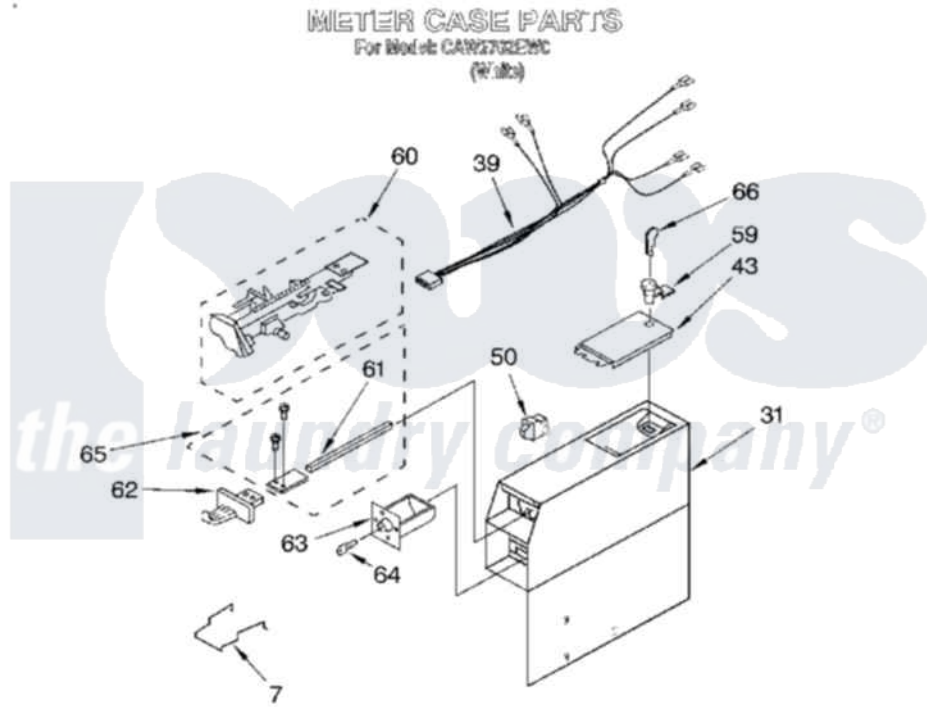

Whirlpool CAW2762EW0 11 - METER CASE

891494

15

Whirlpool [Commercial Whirlpool CAW2762EW0 Washer Parts](#) Parts Diagram 11 - METER CASE
 Click on the part number to view part

Item	Original Part Number	Replaced By	Status	Part Description
7	355636			Guide, Drawer
31	3951148		Not Available	Case, Meter
39	3951043		Not Available	Harness, Wire
43	3363386	3351136		Service Door Assembly
50	3402828			Switch, Diagnostic