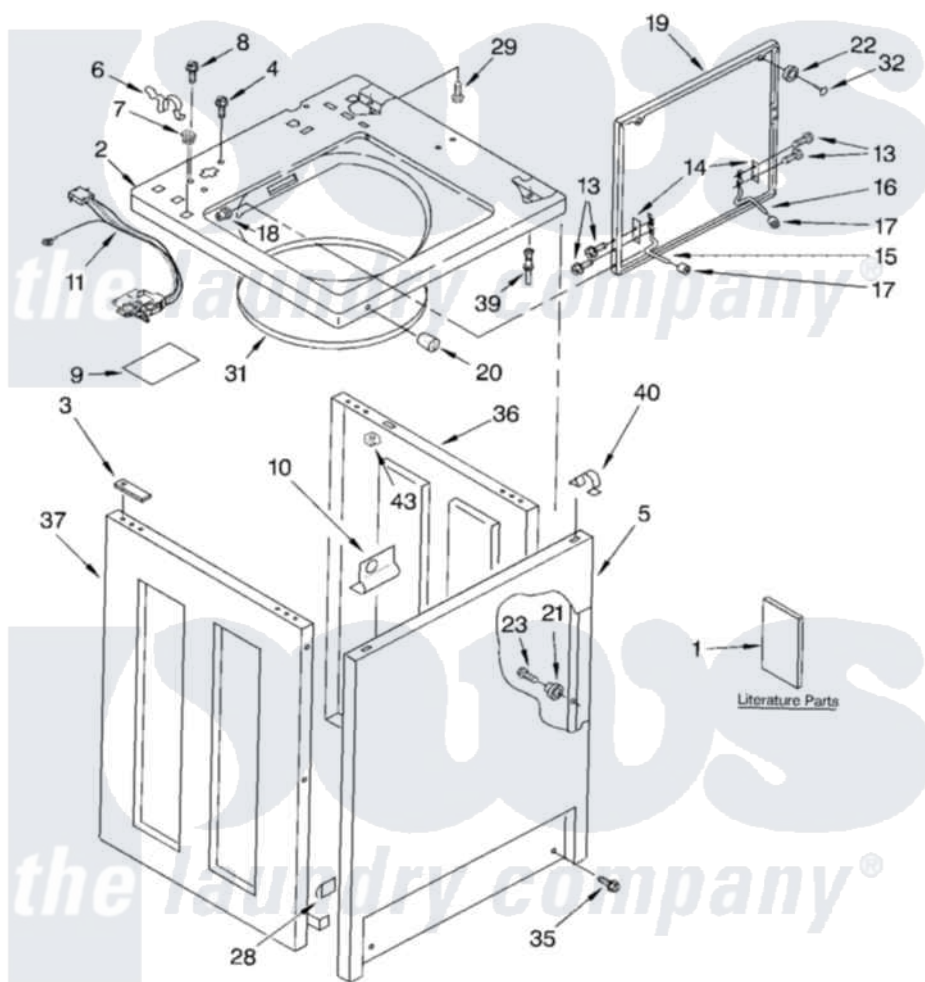

Whirlpool CAW2762KQ0 02 - TOP AND CABINET, LITERATURE

TOP AND CABINET PARTS

For Model: CAW2762KQ0
(White)

8524728

2

Whirlpool Commercial Whirlpool CAW2762KQ0 Washer Parts Parts Diagram 02 - TOP AND CABINET, LITERATURE

[Click on the part number to view part](#)

Item	Original Part Number	Replaced By	Status	Part Description
1	LIT8524739		Not Available	Literature Parts (Installation Instructions)
"	LIT8533423		Not Available	Literature Parts (Wiring Diagram)
"	LIT8524728		Not Available	Literature Parts (Repair Parts List)
2	8524688			Top
3	3353950			Spacer, Cabinet To Top
4	3351614			Screw, Gearcase Cover Mounting
5	3358500			Panel, Front
6	62780			Clip, Top And Cabinet And Rear Panel
7	358473			Nut, Push-In
8	3400611			Screw And Washer, Lid Switch
9	3953152			Shield, Pressure Switch
10	3353948			Bracket, Lock
"	63554			Rivet

11	8054980		Switch, Lid
13	3351355	W10119828	Screw, Lid Hinge Mounting
14	21097		Pad, Lid Hinge
15	8524784		Hinge, Lid
16	54583		Hinge, Lid
17	19119		Bumper, Lid Hinge
18	21258		Bearing, Lid Hinge
19	8316257	W10193854W10193854	Lid
20	387371		Lock, Plug Also Available
21	3353812		Locator
22	356908		Bumper, Lid
23	718258	9741232	Screw, 8-18 X 5/8
28	98234		Clip, U-Bend
29	3353993		Screw 10-16 X .690
31	8271956		Splash Shield Assembly
32	356907		Rivet, Plastic
35	3393258	3373329D	Screw
36	3353708	3976380	Panel, Right Hand
37	3353714	3976382	Panel, Left Hand
39	3353949		Pin, Locator
40	18776		Lock, Front Top
43	90406		Cage Nut, 5/16-18